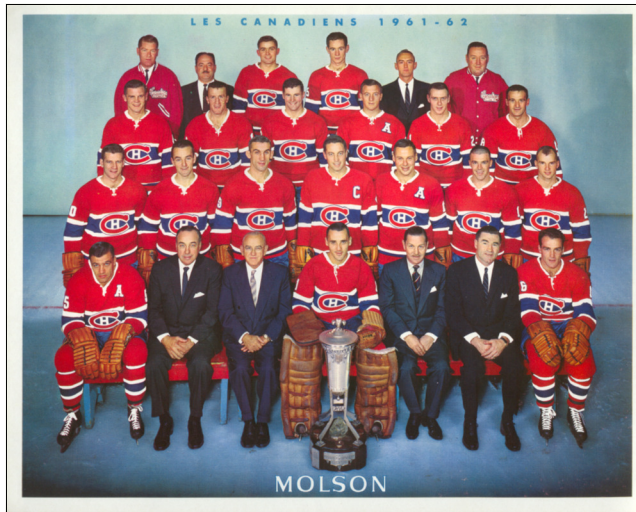

MOLSON TEAM PHOTOS - con't

Year: 1961-62
Sponsor: Molson
Size: 8 x 10
Back: blue legend
Trophies: 1
Captain: Jean Beliveau
Assistants: Bernard Geoffrion
Tom Johnson
Dickie Moore
Goalies: Jacques Plante
Value: $50