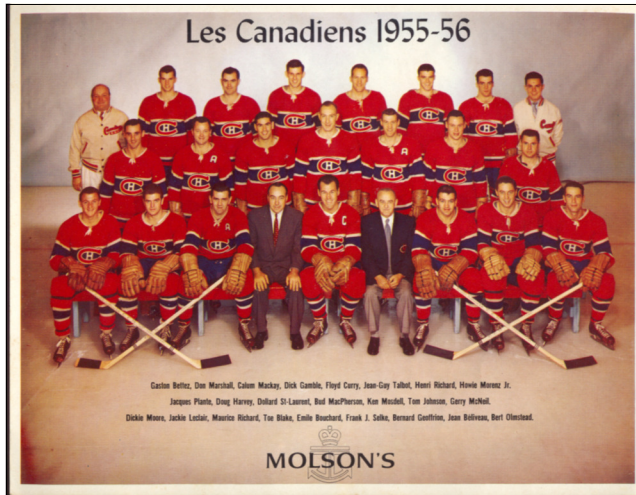

MOLSON TEAM PHOTOS - con't

Year: 1955-56
Sponsor: Molson's
Size: 7 3/4 x 10
Back: blank
Trophies: 0
Captain: Emile Bouchard
Assistants: Doug Harvey
Ken Mosdell
Maurice Richard
Goalies: Gerry McNeil
Jacques Plante
Value: $50