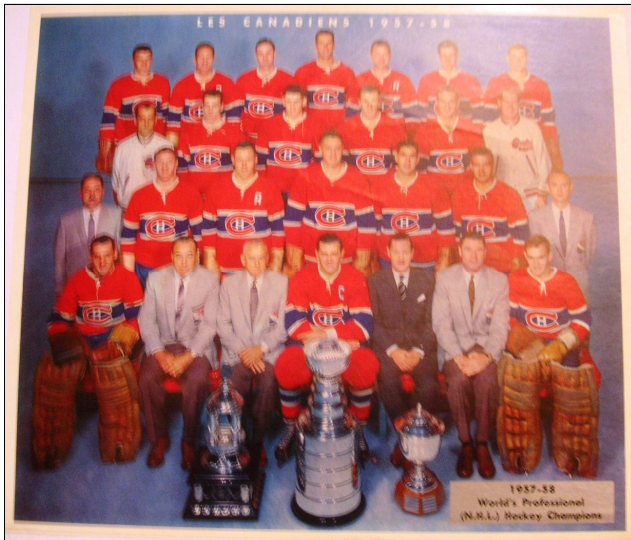

MOLSON TEAM PHOTOS - con't

Year: 1957-58 World's Champions

Sponsor: none

Size: 8 1/2 x 10

Back: black legend

Trophies: 3 (Stanley Cup)

Captain: Maurice Richard

Assistants: Floyd Curry

Doug Harvey

Tom Johnson

Goalies: Charlie Hodge

Jacques Plante

Value: $100