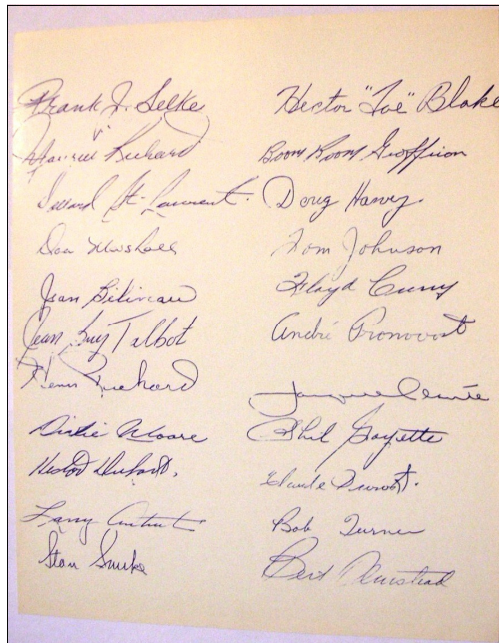

Year: 1956-57 autograph back
Sponsor: None
Size: 7 3/4 x 10
Back: facsimile autographs
Trophies: 6 (Stanley Cup)
Captain: Maurice Richard
Assistants: Floyd Curry
                  Doug Harvey
                  Tom Johnson
Goalies: Jacques Plante
Value: $100