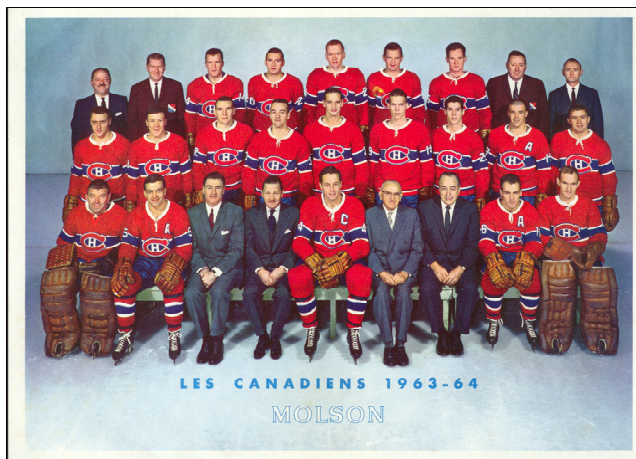

Year: 1963-64
Sponsor: Molson
Size: 7 1/4 x 10
Back: blue legend
Trophies: 0
Captain: Jean Beliveau
Assistants: Bernard Geoffrion
Tom Johnson
Dickie Moore
Goalies: Charlie Hodge
Gump Worsley
Value: $50