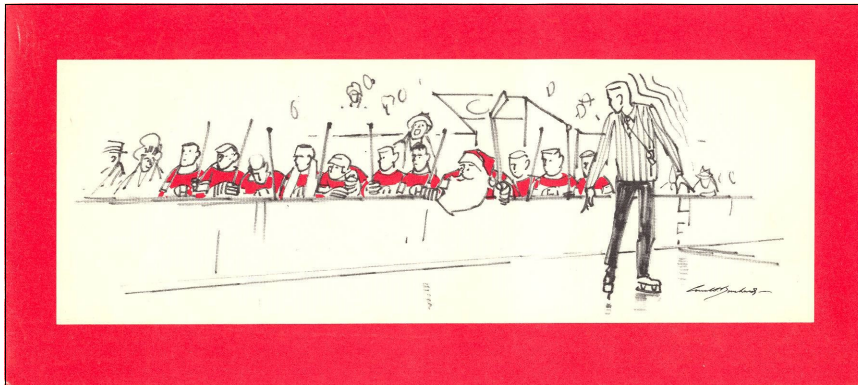

Year: 1965
Size: 9 x 4
Format: double fold
Inside: Joyeux Noel
Merry Christmas
(black and red)
Artist: Bouchard
Value: $150