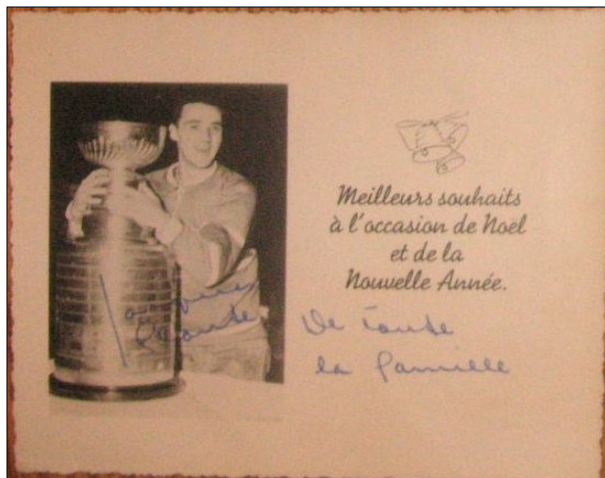

PERSONAL CHRISTMAS CARDS - Jacques Plante

Player: Jacques Plante
Year: 1956-1960?
Size: 5 1/2 x 4 1/4
Format: single card
Back: blank
Value: $100