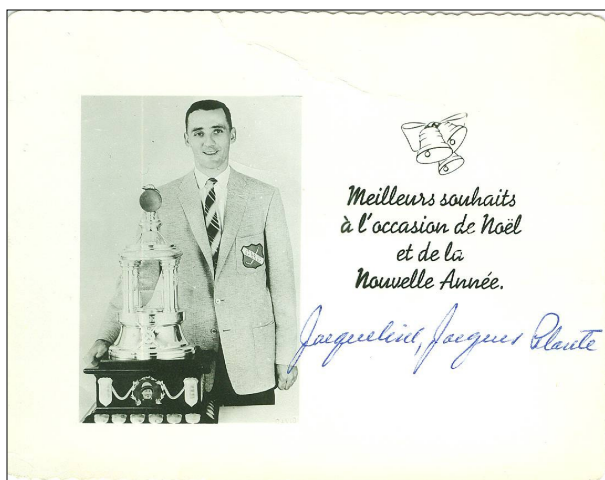

Player: Jacques Plante
Year: 1958-1960?
Size: 5 1/2 x 4 1/4
Format: single card
Back: blank
Value: $100