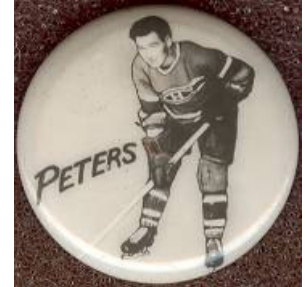

PEP CEREAL PIN-BACK BUTTONS

These 3/4 inch diameter black and white pin-back buttons were found one per box in Pep cereal in 1947-48. The set consists of 15 Montreal Canadiens and 15 Toronto Maple Leafs. The buttons show full length poses of each player on a white background with their last name in bold black capitals on the side.

[] Glen Harmon

[] Elmer Lach

[] Roger Leger

PEP CEREAL PIN-BACK BUTTONS - con't

[] Ken Mosdel

[] Buddy O'Conner

[] Jimmy Peters

[] Ken Reardon