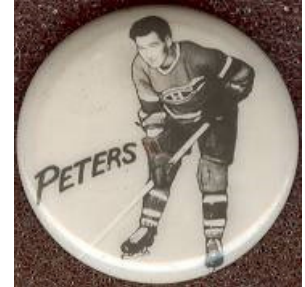

PEP CEREAL PIN-BACK BUTTONS

These 3/4 inch diameter black and white pin-back buttons were found one per box in Pep cereal in 1947-48. The set consists of 15 Montreal Canadiens and 15 Toronto Maple Leafs. The buttons show full length poses of each player on a white background with their last name in bold black capitals on the side.

[] Glen Harmon

[] Elmer Lach

[] Roger Leger

PEP CEREAL PIN-BACK BUTTONS - con't

[] Ken Mosdell

[] Buddy O'Connor

[] Jimmy Peters

[] Ken Reardon