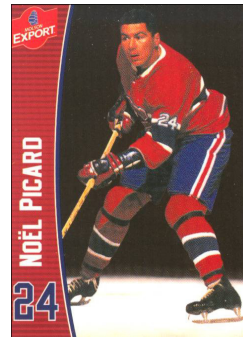

☐ Noël Picard