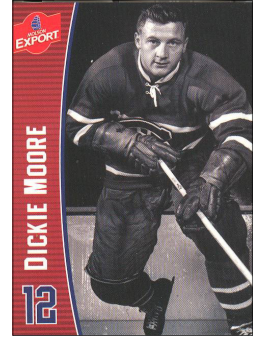

□ Phil Goyette
Colour

□ Leo Gravelle

□ Rick Green

□ Rejean Houle

□ Mike Keane

□ Elmer Lach (*)

□ Guy Lafleur (*) - Forward
□ Guy Lafleur (*) - Right Wing

□ Yvon Lambert - Forward
□ Yvon Lambert - Left Wing

□ Junior Langlois

MOLSON RED ALUMNI CARDS (con't)

☐ Claude Larose

☐ Stephan Lebeau

☐ Mike McPhee

☐ Sergio Momesso

☐ Dickie Moore (*)

Jean-Guy Morissette
☐ Causapsca (N.-B.)
☐ Causapsca (QC)