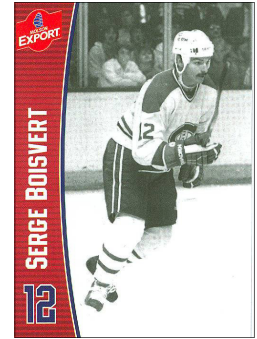

Set (57 cards): \$300

Common Card: \$1-\$5

Stars (*): \$5-\$10

☐ Donald Audette

☐ Normand Baron

☐ Jean Beliveau (*)

☐ Serge Boisvert
Colour

☐ Serge Boisvert
B&W