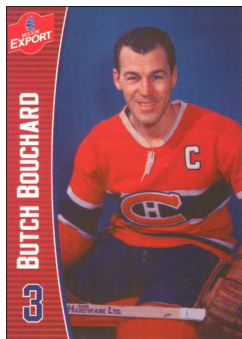

☐ Butch Bouchard 11-09-1920
☐ Butch Bouchard 04.09.1919