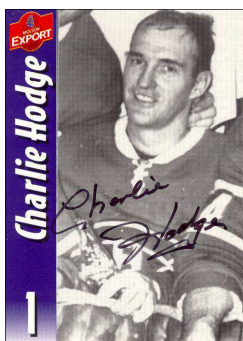

☐ Leo Gravelle - 41 on back
☐ Leo Gravelle - no # on back

☐ Rick Green

☐ Doug Harvey (*)

☐ Gerry Heffernan

☐ Charlie Hodge

☐ Rejean Houle
white jersey
Molson logo

☐ Rejean Houle
with Cup
Molson logo

☐ Rejean Houle - red jersey
Molson logo on back
☐ Rejean Houle - red jersey
No Molson logo on back
Molson logo