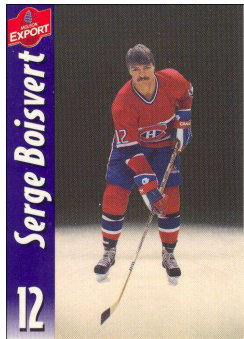

Set (?): \$500

Common Card: \$1-\$5

Stars (*) & late additions (LA): \$5-\$10

□ Ralph Backstrom

□ Normand Baron
Head only
Molson logo

□ Normand Baron
Head only
Canadiens logo

□ Normand Baron
Head & Shoulders

□ Jean Beliveau (*)
Molson logo

□ Jean Beliveau (*)
Canadiens logo

□ Serge Boisvert
posed

□ Serge Boisvert
with cup

□ Marcel Bonin
Molson logo

□ Marcel Bonin
Canadiens logo

□ Christian Bordeleau

□ Butch Bouchard
B&W