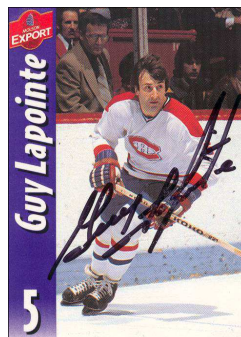

☐ Guy Lapointe