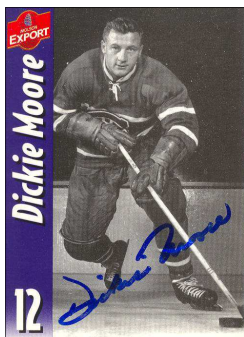

☐ Peter Mahovlich

☐ Don Marshall

☐ John McCormack

☐ Gerry McNeil

☐ Mike McPhee

☐ Sergio Momesso

MOLSON BLUE ALUMNI CARDS (con't)

□ Pierre Mondou

□ Dickie Moore
B&W

□ Dickie Moore
Colour

□ Dave Morissette

□ Jean Guy Morissette
#30

□ Jean Guy Morissette
#31

□ Ken Mosdell

□ Phil Myre

□ Chris Nilan