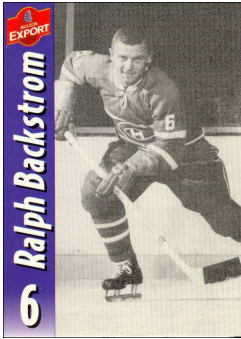

MOLSON BLUE ALUMNI CARDS

These 2 1/2 x 3 1/2 hockey cards were released by Molson and have players of the Montreal Canadiens alumni on their fronts. Originally, there were 85 cards in the set (83 players and 2 checklists). As players ordered more cards, some fronts were changed and the Canadiens logo slowly replaced the Molson logo. There are also late addition (la) cards which were not part of the original 85 card set. The backs contain player career statistics and logos of the teams each player played with during their career.

Set (?): $500

Common Card: $1-$5

Stars (*) & late additions (LA): $5-$10

□ Ralph Backstrom