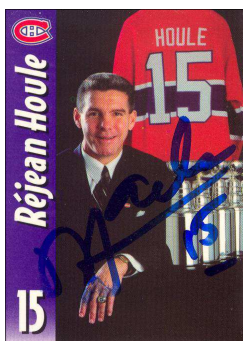

☐ Rejean Houle
in suit
Canadiens logo