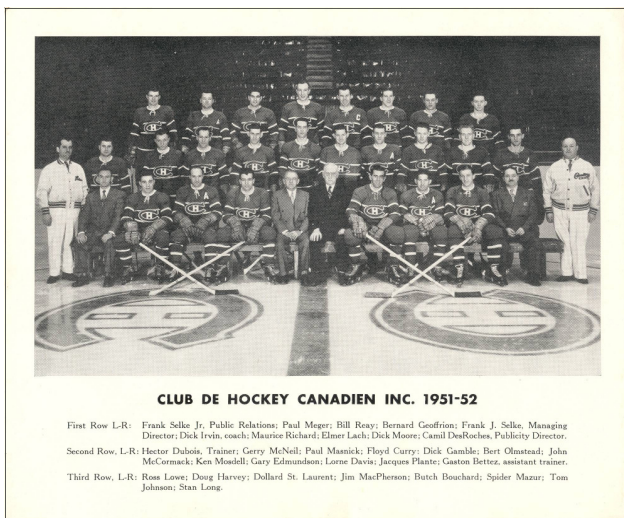

MISCELLANEOUS TEAM PHOTOS - con't

Year: 1951-52
Photographer: Richard Arless
Size: 8 1/2 x 10
Back: blank
Trophies: 0
Captain: Emile Bouchard
Assistants: Doug Harvey
              Elmer Lach
              Ken Mosdell
              Jacques Plante
              Bill Reay
Goalies: Gerry McNeil
              Jacques Plante
Value: $125