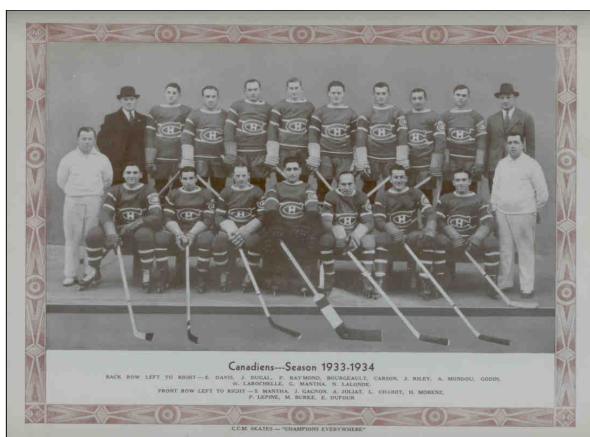

MISCELLANEOUS TEAM PHOTOS

Year: 1933-34
 Sponsor: CCM SKATES
 Size: 8 ½ x 11
 Back: blank
 Trophies: 0
 Captain: Sylvio Mantha
 Goalies: Lorne Chabot
 Value: \$150

Year: 1950-51 (legend on bottom)
 Photographer: Richard Arless
 Size: 8 x 10 ¼
 Back: blank
 Trophies: 0
 Captain: Emile Bouchard
 Assistants: Glen Harmon
 Doug Harvey
 Elmer Lach
 Billy Reay
 Goalies: Gerry McNeil
 Value: \$125

Year: 1950-51 (legend on top)
 Photographer: Richard Arless
 Size: 8 x 10 ¼
 Back: blank
 Trophies: 0
 Captain: Emile Bouchard
 Assistants: Glen Harmon
 Doug Harvey
 Elmer Lach
 Billy Reay
 Goalies: Gerry McNeil
 Value: \$125