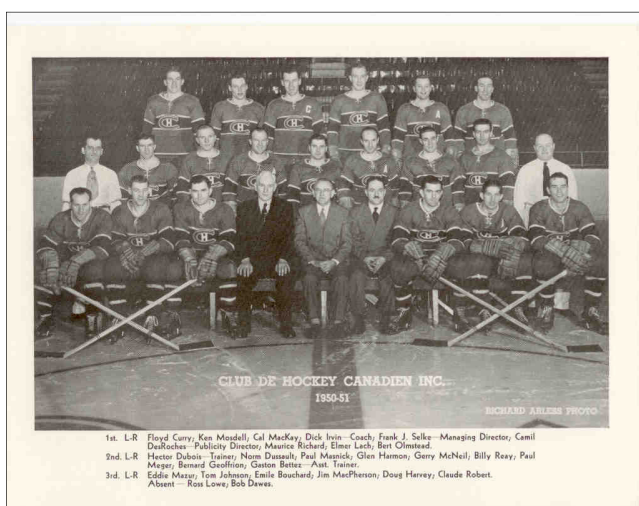

MISCELLANEOUS TEAM PHOTOS

Year: 1933-34
 Sponsor: CCM SKATES
 Size: 8 ½ x 11
 Back: blank
 Trophies: 0
 Captain: Sylvio Mantha
 Goalies: Lorne Chabot
 Value: \$150

Year: 1950-51 (legend on bottom)
 Photographer: Richard Arless
 Size: 8 x 10 ¼
 Back: blank
 Trophies: 0
 Captain: Emile Bouchard
 Assistants: Glen Harmon
 Doug Harvey
 Elmer Lach
 Billy Reay
 Goalies: Gerry McNeil
 Value: \$125