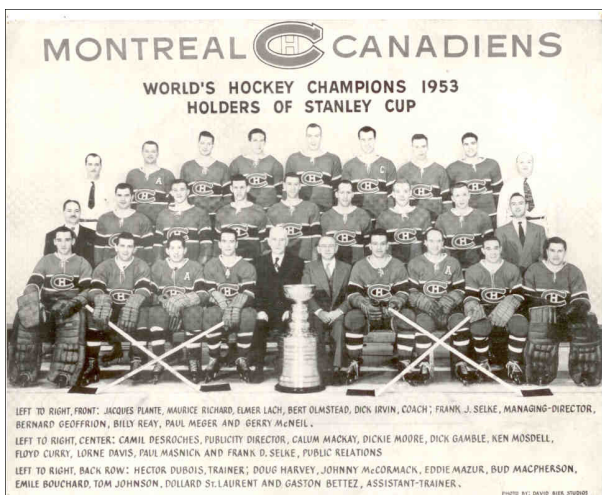

Year: 1952-53
Photographer: David Bier
Size: 8 x 10
Back: blank
Trophies: 1 (Stanley Cup)
Captain: Emile Bouchard
Assistants: Doug Harvey
              Elmer Lach
              Billy Reay
Goalies: Gerry McNeil
              Jacques Plante
Value: $50