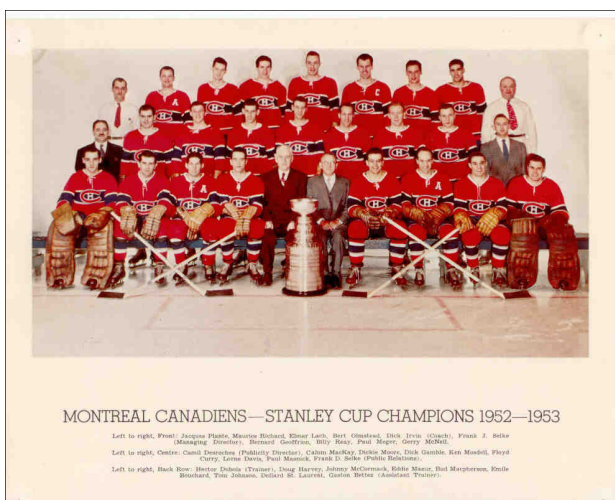

Year: 1952-53
Sponsor: Parkhurst
Size: 8 x 10
Back: blank
Trophies: 1 (Stanley Cup)
Captain: Emile Bouchard
Assistants: Doug Harvey
              Elmer Lach
              Billy Reay
Goalies: Gerry McNeil
              Jacques Plante
Value: $125