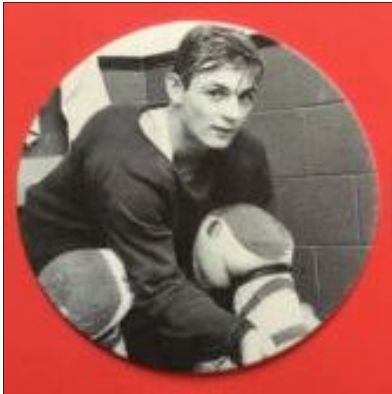

## GUY LAFLEUR TRIBUTE COASTERS

This set of six 3" in diameter drink coasters were issued at a special Guy Lafleur tribute at the Mise au Jeu Restaurant .

Coaster Set (6): \$30

Individual Coaster: \$5

[] Lafleur Coaster #1