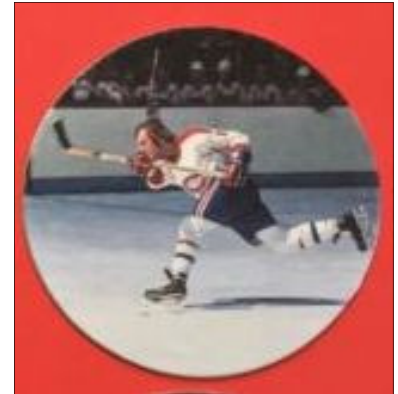

[] Lafleur coaster #3