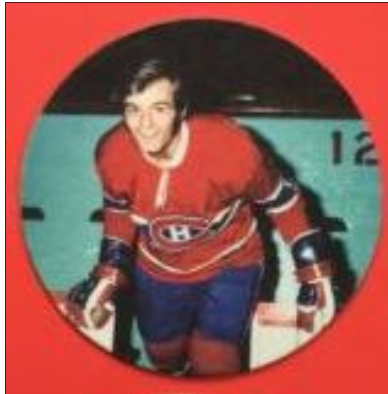

## GUY LAFLEUR TRIBUTE COASTERS

This set of six 3" in diameter drink coasters were issued at a special Guy Lafleur tribute at the Mise au Jeu Restaurant .

Coaster Set (6): \$30

Individual Coaster: \$5

[] Lafleur Coaster #1