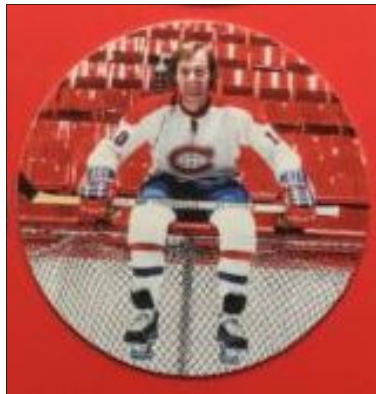

[] Lafleur coaster #5