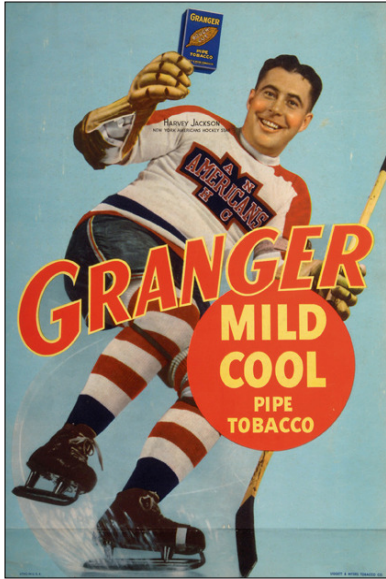

CARDBOARD STANDUPS - GRANGER TOBACCO

[] Harvey Jackson
New York American
1939-41
12.5" x 18.5

[] Lynn Patrick
New York Rangers
1939-41
13.5" x 17.75"

[] Paul Thompson
Chicago Blackhawks
1930's
20" x 35"