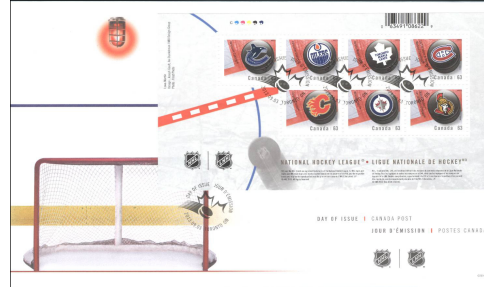

[] Canada Post - NHL
2013.09.03