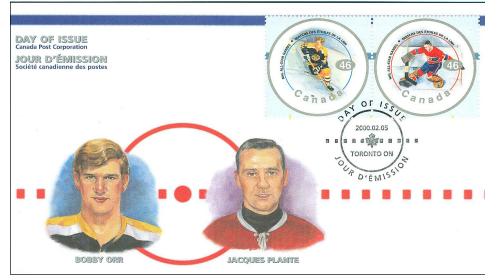

[] Jacques Plante
2000.02.05