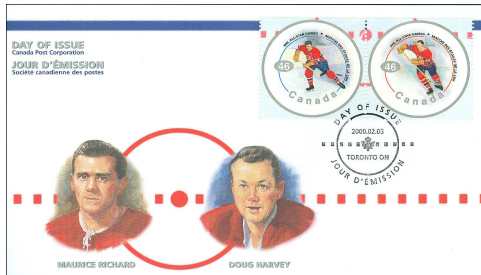

[] Maurice Richard
2000.02.05