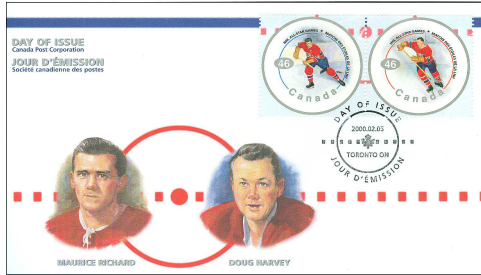

POSTAL ISSUES - FIRST DAY COVERS (con't)

[] Doug Harvey
2000.02.05