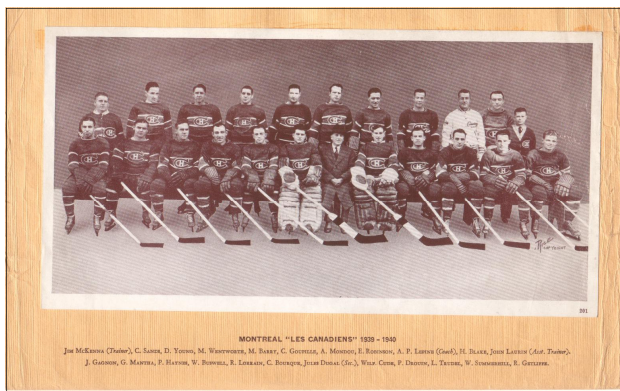

CROWN BRAND TEAM PHOTOS

Year: 1935-36
 Sponsor: Crown Brand
 CB number: No #
 Size (photo): 5 x 9 1/2
 Back: blank
 Trophies: 0
 Captain: Sylvio Mantha
 Goalies: Wilf Cude
 Value: \$100

Year: 1936-37
 Sponsor: Crown Brand
 CB number: # 50
 Size (photo): 5 x 9 1/2
 Back: blank
 Trophies: 0
 Captain: Babe Seibert
 Goalies: Wilf Cude
 Value: \$100

Year: 1937-38
 Sponsor: Crown Brand
 CB number: # 107
 Size (photo): 5 x 9 1/2
 Back: blank
 Trophies: 0
 Captain: Babe Seibert
 Goalies: Wilf Cude
 Value: \$125

CROWN BRAND TEAM PHOTOS - con't

Year: 1938-39
 Sponsor: Crown Brand
 CB number: # 151
 Size (photo): 5 x 9 1/2
 Back: blank
 Trophies: 0
 Captain: Babe Seibert
 Goalies: Wilf Cude
 Value: \$150

Year: 1939-40
 Sponsor: Crown Brand
 CB number: # 201
 Size (photo): 5 x 9 1/2
 Back: blank
 Trophies: 0
 Captain: Walter Buswell
 Goalies: Claude Bourque
 Wilf Cude
 Value: \$200