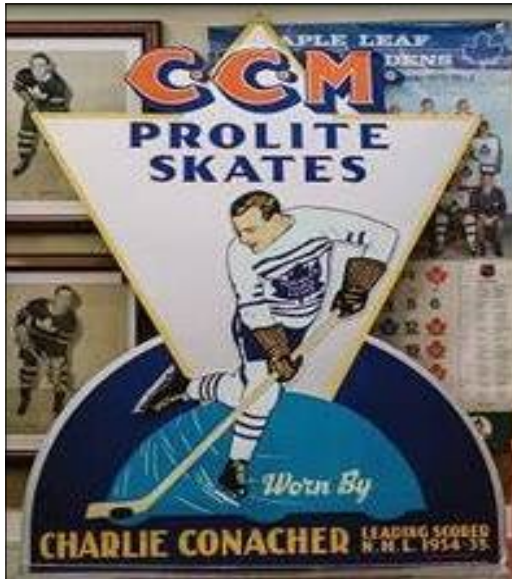

CARDBOARD STANDUPS - CCM MISC

King Clancy
Toronto Maple Leafs
1932-33

Charlie Conacher
Toronto Maple Leafs
1936-37

Bernie Geoffrion
Montreal Canadiens
1952-53
6" x 13.75"

Montreal Maroons
1935-36

Montreal Maroons
1935-36