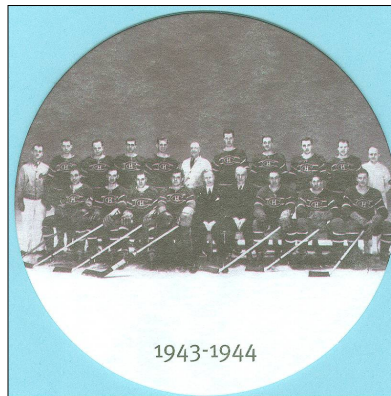

## BANQUE NATIONALE TEAM PHOTO COASTERS

These 4" in diameter cardboard drink coasters sponsored by Banque Nationale were used as drink coasters in a luxury suite in the private loge section at the Bell Centre during the 2010-11 season. Each coaster displays a Montreal Canadiens Stanley Cup Championship team photo on its front and **PASION NATIONALE** on its back (A). A second printing was issued at a later date with the same team photos on front but **Gestion Privee 1859** on their backs (B)

Coaster Set (24): \$120

Individual Coaster: \$5

☐ 1915-16 (A)  
☐ 1915-16 (B)

☐ 1923-24 (A)  
☐ 1923-24 (B)

☐ 1929-30 (A)  
☐ 1929-30 (B)

☐ 1930-31 (A)  
☐ 1930-31 (B)

☐ 1943-44 (A)  
☐ 1943-44 (B)

☐ 1945-46 (A)  
☐ 1945-46 (B)