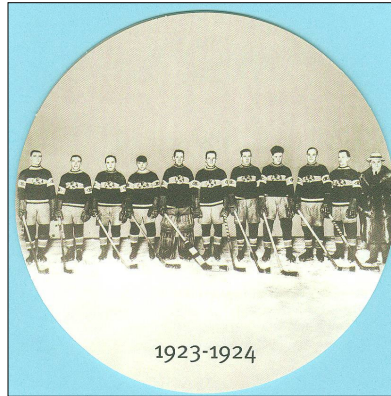

☐ 1923-24 (A)
☐ 1923-24 (B)