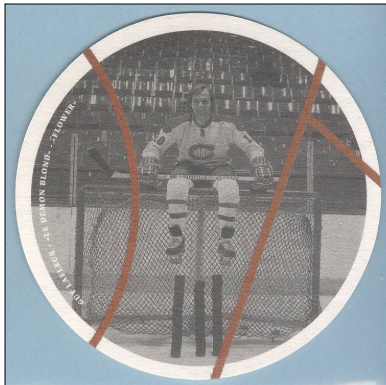

[] Guy Lafleur