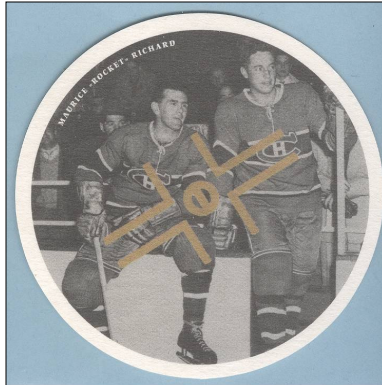

2017-18 TAVERNE 1909 COASTERS

These 3 1/2" in diameter cardboard drink coasters were used by the Taverne 1909 Moderne restaurant during the 2017-18 season

Coaster Set (5): \$20

Individual Coaster: \$5

[] The Montreal Forum