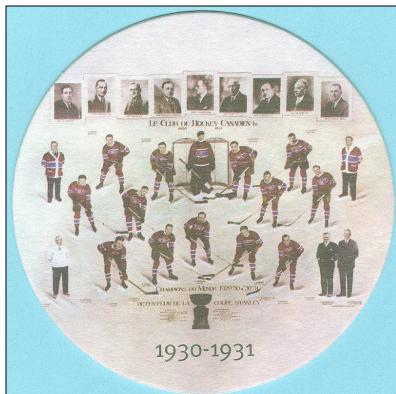

2010-11 BANQUE NATIONALE COASTERS

These 4" in diameter cardboard drink coasters sponsored by Banque Nationale were used as drink coasters in a luxury suite in the private loge section at the Bell Centre during the 2010-11 season. Each coaster displays a Montreal Canadiens Stanley Cup Championship team photo.

Coaster Set (24): $120

Individual Coaster: $5

☐ 1915-16

☐ 1923-24

☐ 1929-30

☐ 1930-31

☐ 1943-44

☐ 1945-46

☐ 1952-53

☐ 1955-56

☐ 1956-57