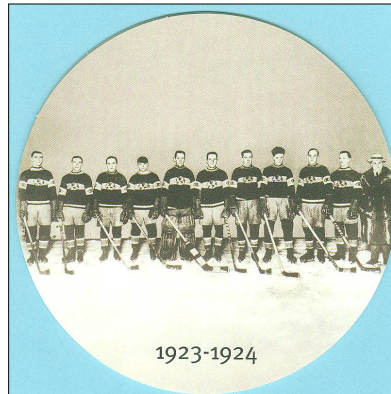

2010-11 BANQUE NATIONALE COASTERS

These 4" in diameter cardboard drink coasters sponsored by Banque Nationale were used as drink coasters in a luxury suite in the private loge section at the Bell Centre during the 2010-11 season. Each coaster displays a Montreal Canadiens Stanley Cup Championship team photo.

Coaster Set (24): $120

Individual Coaster: $5

☐ 1915-16

☐ 1923-24

☐ 1929-30

☐ 1930-31

☐ 1943-44

☐ 1945-46

☐ 1952-53

☐ 1955-56

☐ 1956-57