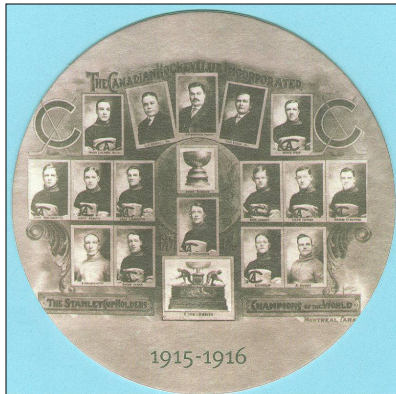

2010-11 BANQUE NATIONALE COASTERS

These 4" in diameter cardboard drink coasters sponsored by Banque Nationale were used as drink coasters in a luxury suite in the private loge section at the Bell Centre during the 2010-11 season. Each coaster displays a Montreal Canadiens Stanley Cup Championship team photo.

Coaster Set (24): $120

Individual Coaster: $5

☐ 1915-16