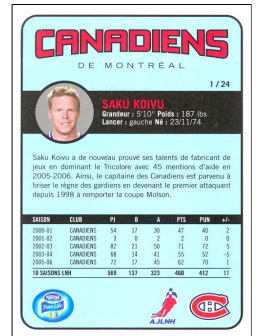

2006-07 HOCKEY CARDS - con't

card back