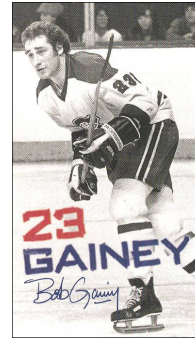

## 2003-04 PLASTIC CARDS

These 2 x 3 1/2 plastic hockey cards of past and current Montreal Canadiens were given to fans at the Bell Centre for answering a survey. The current players have a similar front to their 2003-04 postcards. There are 2 different backs to the cards: Complete 2003-04 special event schedule (cs) & Partial 2004 special event schedule (ps). Some cards have both backs.

Set (32 cards): \$75

Common Card: \$1-\$5

Stars (\*): \$5-\$10

Jean Beliveau (\*) (cs)

Toe Blake (\*) (ps)

Emile Bouchard (\*) (cs)

Bob Gainey (\*) (ps)

Guy Lafleur (\*) (cs)