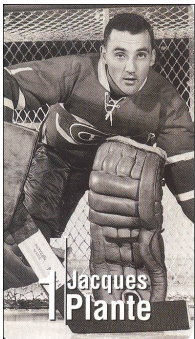

## 2003-04 PLASTIC CARDS

These 2 x 3 1/2 plastic hockey cards of past and current Montreal Canadiens were given to fans at the Bell Centre for answering a survey. The current players have a similar front to their 2003-04 postcards. There are 2 different backs to the cards: Complete 2003-04 special event schedule (cs) & Partial 2004 special event schedule (ps). Some cards have both backs.

Set (32 cards): \$75

Common Card: \$1-\$5

Stars (\*): \$5-\$10

Jean Beliveau (\*) (cs)

Toe Blake (\*) (ps)

Emile Bouchard (\*) (cs)

Bob Gainey (\*) (ps)

Guy Lafleur (\*) (cs)