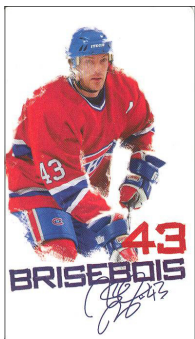

Jacques Plante (\*) (cs)

Maurice Richard (\*) (cs)

1945-46 Team (cs)

Steve Begin (ps)

Francis Bouillon (cs)

Patrice Brisebois (cs)

Jan Bulis (cs)

Pierre Dagenais (ps)