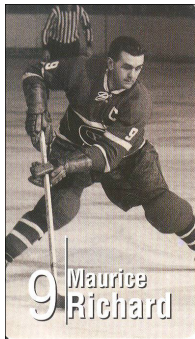

☐ Maurice Richard (*) (cs)