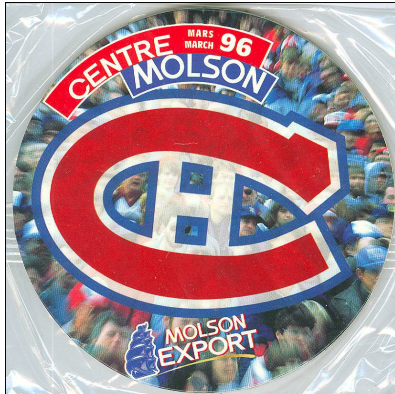

1996 MOLSON EXPORT COASTERS

These 4" in diameter cork drink coasters sponsored by Molson Export were found in cases of Molson beer. These coasters commemorate the opening of The Molson Centre in March of 1996.

Coaster Set (6): $30

Individual Coaster: $5

☐ Canadiens logo