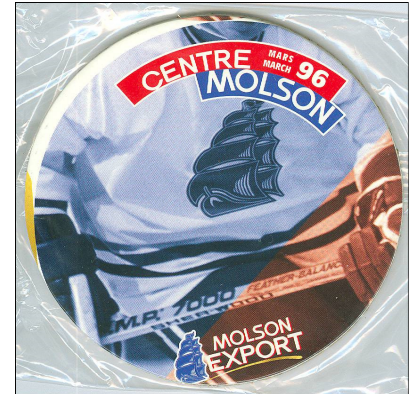

1996 MOLSON EXPORT COASTERS

These 4" in diameter cork drink coasters sponsored by Molson Export were found in cases of Molson beer. These coasters commemorate the opening of The Molson Centre in March of 1996.

Coaster Set (6): \$30

Individual Coaster: \$5

☐ Canadiens logo

☐ Molson logo

☐ Hockey Jersey

☐ Molson Ship

☐ Map to Molson Centre

☐ The Montreal Forum