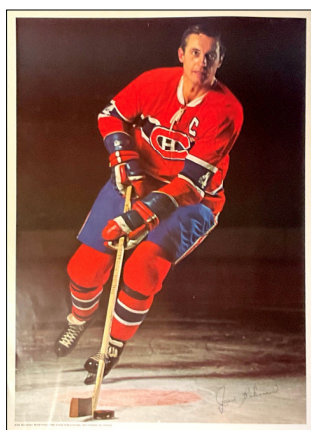

1970-71 Pro Stars Publications POSTERS

These 16" x 22" posters, available by mail order during the 1970-71 season, feature white bordered, posed, colour player photos with a dark background. There are facsimile autographs in black across the bottom of all posters. The credit line: COPYRIGHT PRO STARS PUBLICATIONS 1971 PRINTED IN CANADA appears on the left side of each poster's bottom white border. All posters are the same as the previous 1969-70 issue (A) except for Ken Dryden, Maurice Richard, Frank Mahovlich and Phil Roberto (bold on checklist)

Set (22 posters): $2000

Common Poster: $100

Stars (*) & short prints (sp): $200-$300

☐ Jean Beliveau (*)
(A)