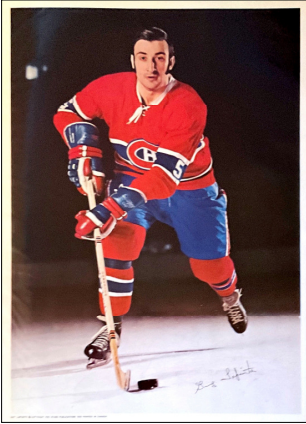

1969-70 Pro Stars Publications POSTERS (con't)

[] Guy Lapointe
(A)