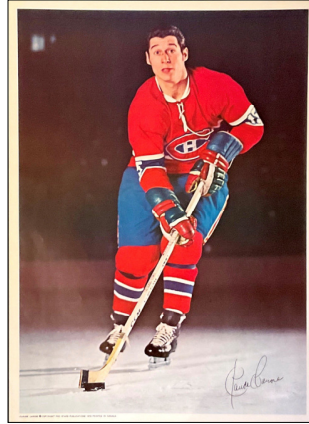

[] Claude Larose
(A)