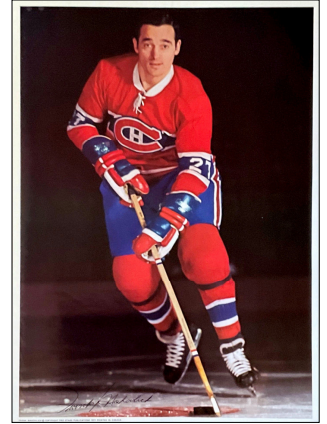

[] Frank Mahovlich
(sp)