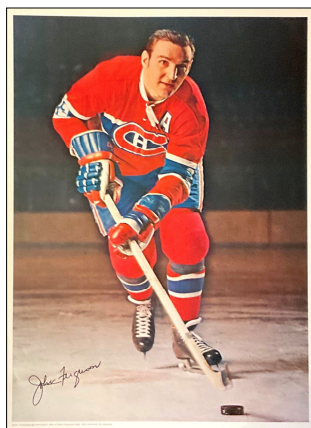

## 1970-71 Pro Stars Publications POSTERS

These 16" x 22" posters, available by mail order during the 1970-71 season, feature white bordered, posed, colour player photos with a dark background. There are facsimile autographs in black across the bottom of all posters. The credit line: COPYRIGHT PRO STARS PUBLICATIONS 1971 PRINTED IN CANADA appears on the left side of each poster's bottom white border. All posters are the same as the previous 1969-70 issue (A) except for Ken Dryden, Maurice Richard, Frank Mahovlich and Phil Roberto (bold on checklist)

Set (22 posters): \$2000

Common Poster: \$100

Stars (\*) & short prints (sp): \$200-\$300

Jean Beliveau (\*)  
(A)

Pierre Bouchard  
(A)

Yvan Cournoyer (\*)  
(A)

Ken Dryden (\*)  
(sp)

John Ferguson  
(A)