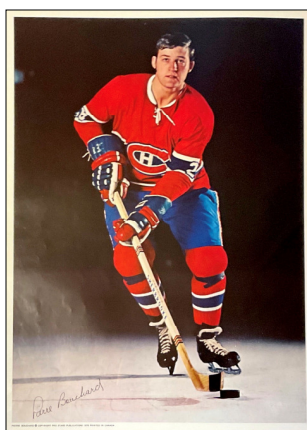

☐ Pierre Bouchard
(A)