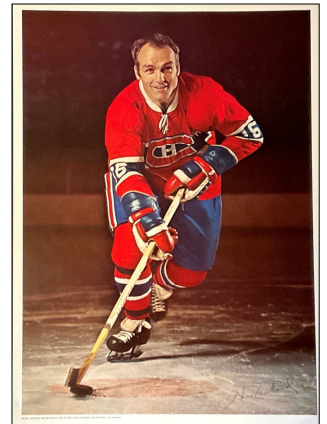

[] Henri Richard (*)
(A)