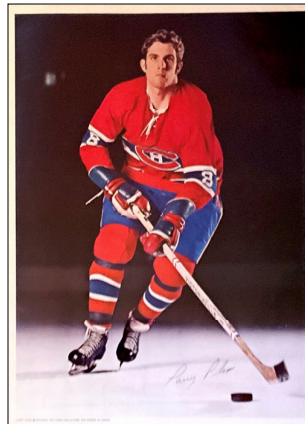

[] Larry Pleau
(A)