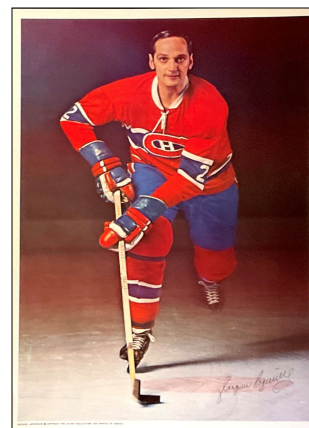

☐ Jacques Laperriere
(A)