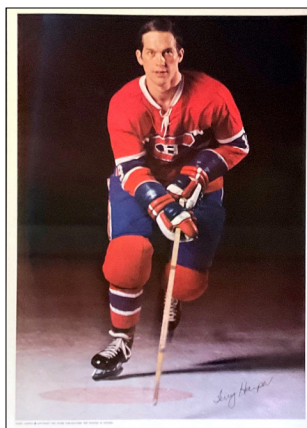

## 1970-71 Pro Stars Publications POSTERS

These 16" x 22" posters, available by mail order during the 1970-71 season, feature white bordered, posed, colour player photos with a dark background. There are facsimile autographs in black across the bottom of all posters. The credit line: COPYRIGHT PRO STARS PUBLICATIONS 1971 PRINTED IN CANADA appears on the left side of each poster's bottom white border. All posters are the same as the previous 1969-70 issue (A) except for Ken Dryden, Maurice Richard, Frank Mahovlich and Phil Roberto (bold on checklist)

Set (22 posters): \$2000

Common Poster: \$100

Stars (\*) & short prints (sp): \$200-\$300

Jean Beliveau (\*)  
(A)

Pierre Bouchard  
(A)

Yvan Cournoyer (\*)  
(A)

Ken Dryden (\*)  
(sp)

John Ferguson  
(A)