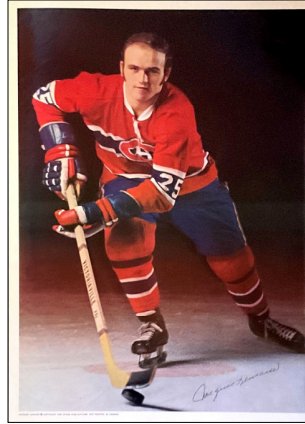

[] Jacques Lemaire
(A)