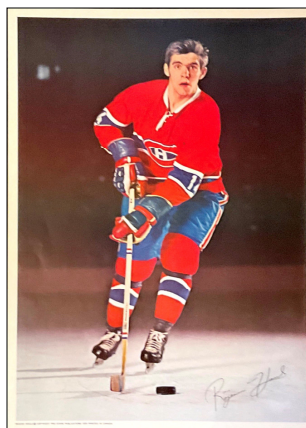

☐ Rejean Houle
(A)