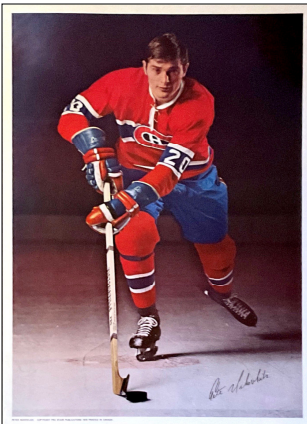

[] Peter Mahovlich
(A)