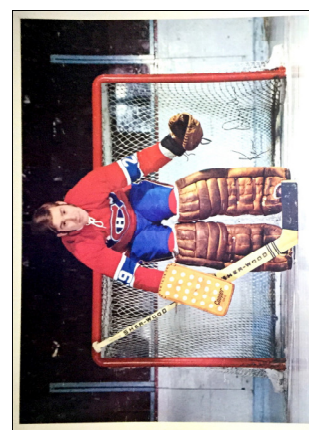

## 1970-71 Pro Stars Publications POSTERS

These 16" x 22" posters, available by mail order during the 1970-71 season, feature white bordered, posed, colour player photos with a dark background. There are facsimile autographs in black across the bottom of all posters. The credit line: COPYRIGHT PRO STARS PUBLICATIONS 1971 PRINTED IN CANADA appears on the left side of each poster's bottom white border. All posters are the same as the previous 1969-70 issue (A) except for Ken Dryden, Maurice Richard, Frank Mahovlich and Phil Roberto (bold on checklist)

Set (22 posters): \$2000

Common Poster: \$100

Stars (\*) & short prints (sp): \$200-\$300

Jean Beliveau (\*)  
(A)

Pierre Bouchard  
(A)

Yvan Cournoyer (\*)  
(A)

Ken Dryden (\*)  
(sp)

John Ferguson  
(A)