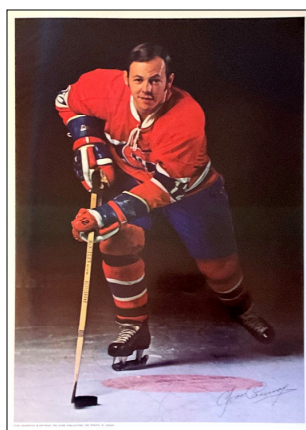

## 1970-71 Pro Stars Publications POSTERS

These 16" x 22" posters, available by mail order during the 1970-71 season, feature white bordered, posed, colour player photos with a dark background. There are facsimile autographs in black across the bottom of all posters. The credit line: COPYRIGHT PRO STARS PUBLICATIONS 1971 PRINTED IN CANADA appears on the left side of each poster's bottom white border. All posters are the same as the previous 1969-70 issue (A) except for Ken Dryden, Maurice Richard, Frank Mahovlich and Phil Roberto (bold on checklist)

Set (22 posters): \$2000

Common Poster: \$100

Stars (\*) & short prints (sp): \$200-\$300

Jean Beliveau (\*)  
(A)

Pierre Bouchard  
(A)

Yvan Cournoyer (\*)  
(A)

Ken Dryden (\*)  
(sp)

John Ferguson  
(A)