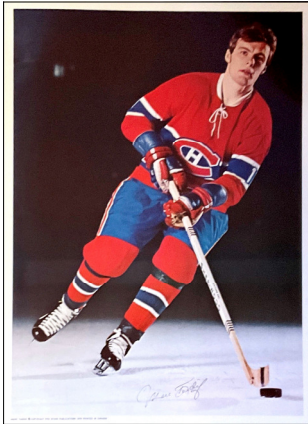

1969-70 Pro Stars Publications POSTERS (con't)

[] Marc Tardif