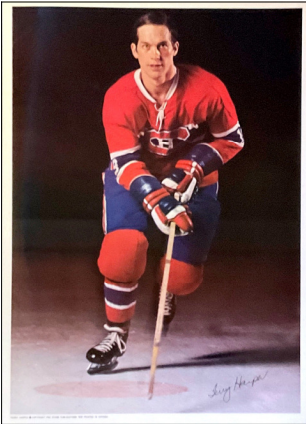

1969-70 Pro Stars Publications POSTERS (con't)

[] Terry Harper