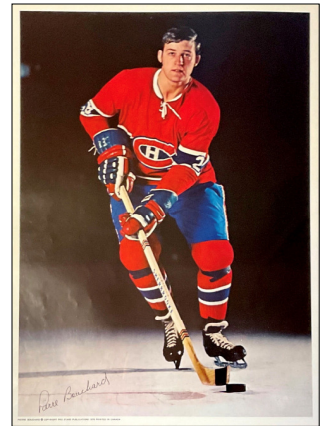

## 1969-70 Pro Stars Publications POSTERS

These 16" x 22" posters, available by mail order during the 1969-70 season, feature white bordered, posed, colour player photos with a dark background. There are facsimile autographs in black across the bottom of all posters. The credit line: COPYRIGHT PRO STARS PUBLICATIONS 1970 PRINTED IN CANADA appears on the left side of each poster's bottom white border. Ralph Backstrom (sp) does not appear on the checklist ad.

Set (23 posters): \$3000

Common Poster: \$100

Stars (\*) & short prints (sp): \$200-\$300

Ralph Backstrom  
(sp)

Jean Beliveau (\*)

Jean Beliveau (\*)  
Jean Beliveau Night  
March 24, 1971  
(sp)

Pierre Bouchard