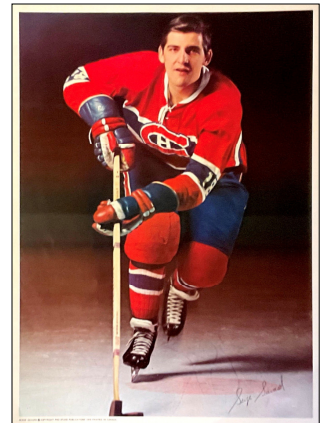

## 1969-70 Pro Stars Publications POSTERS

These 16" x 22" posters, available by mail order during the 1969-70 season, feature white bordered, posed, colour player photos with a dark background. There are facsimile autographs in black across the bottom of all posters. The credit line: COPYRIGHT PRO STARS PUBLICATIONS 1970 PRINTED IN CANADA appears on the left side of each poster's bottom white border. Ralph Backstrom (sp) does not appear on the checklist ad.

[] Guy Lapointe

[] Claude Larose

[] Jacques Lemaire

[] Peter Mahovlich

[] Phil Myre

[] Larry Pleau

[] Mickey Redmond

[] Henri Richard (\*)