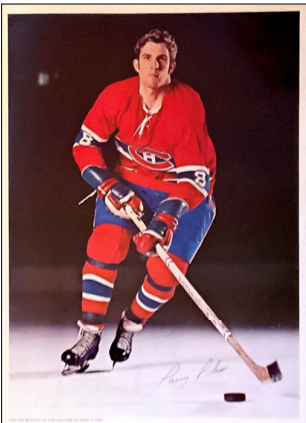

## 1969-70 Pro Stars Publications POSTERS

These 16" x 22" posters, available by mail order during the 1969-70 season, feature white bordered, posed, colour player photos with a dark background. There are facsimile autographs in black across the bottom of all posters. The credit line: COPYRIGHT PRO STARS PUBLICATIONS 1970 PRINTED IN CANADA appears on the left side of each poster's bottom white border. Ralph Backstrom (sp) does not appear on the checklist ad.

[] Guy Lapointe

[] Claude Larose

[] Jacques Lemaire

[] Peter Mahovlich

[] Phil Myre

[] Larry Pleau

[] Mickey Redmond

[] Henri Richard (\*)