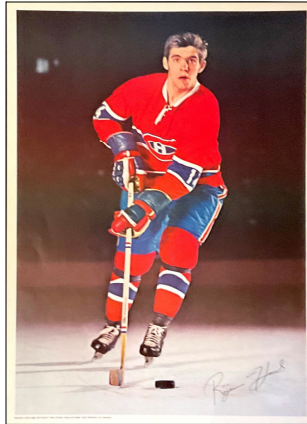

[] Rejean Houle