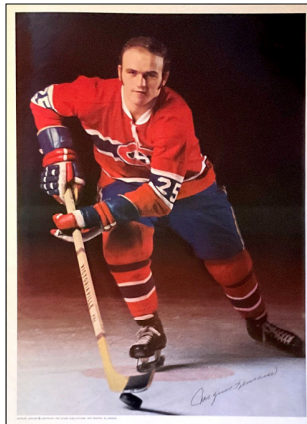

## 1969-70 Pro Stars Publications POSTERS

These 16" x 22" posters, available by mail order during the 1969-70 season, feature white bordered, posed, colour player photos with a dark background. There are facsimile autographs in black across the bottom of all posters. The credit line: COPYRIGHT PRO STARS PUBLICATIONS 1970 PRINTED IN CANADA appears on the left side of each poster's bottom white border. Ralph Backstrom (sp) does not appear on the checklist ad.

Set (23 posters): \$3000

Common Poster: \$100

Stars (\*) & short prints (sp): \$200-\$300

Ralph Backstrom  
(sp)

Jean Beliveau (\*)

Jean Beliveau (\*)  
Jean Beliveau Night  
March 24, 1971  
(sp)

Pierre Bouchard

[] Guy Lapointe

[] Claude Larose

[] Jacques Lemaire

[] Peter Mahovlich

[] Phil Myre

[] Larry Pleau

[] Mickey Redmond

[] Henri Richard (\*)