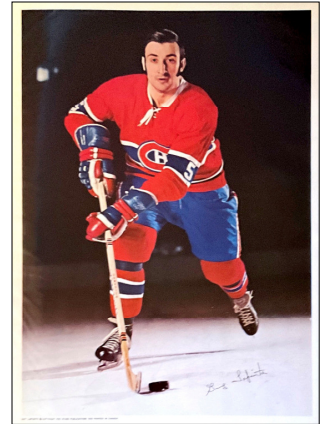

## 1969-70 Pro Stars Publications POSTERS

These 16" x 22" posters, available by mail order during the 1969-70 season, feature white bordered, posed, colour player photos with a dark background. There are facsimile autographs in black across the bottom of all posters. The credit line: COPYRIGHT PRO STARS PUBLICATIONS 1970 PRINTED IN CANADA appears on the left side of each poster's bottom white border. Ralph Backstrom (sp) does not appear on the checklist ad.

Set (23 posters): \$3000

Common Poster: \$100

Stars (\*) & short prints (sp): \$200-\$300

Ralph Backstrom  
(sp)

Jean Beliveau (\*)

Jean Beliveau (\*)  
Jean Beliveau Night  
March 24, 1971  
(sp)

Pierre Bouchard

[] Guy Lapointe

[] Claude Larose

[] Jacques Lemaire

[] Peter Mahovlich

[] Phil Myre

[] Larry Pleau

[] Mickey Redmond

[] Henri Richard (\*)