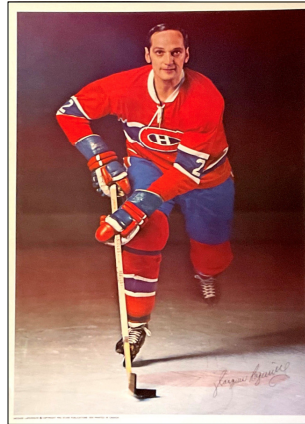

[] Jacques Laperriere