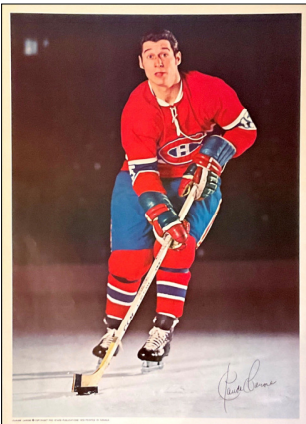

[] Claude Larose