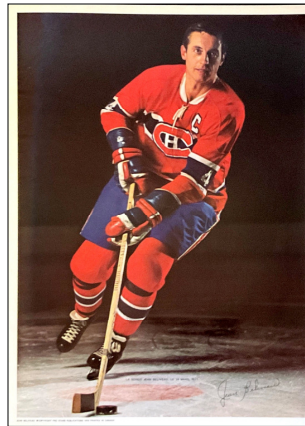

## 1969-70 Pro Stars Publications POSTERS

These 16" x 22" posters, available by mail order during the 1969-70 season, feature white bordered, posed, colour player photos with a dark background. There are facsimile autographs in black across the bottom of all posters. The credit line: COPYRIGHT PRO STARS PUBLICATIONS 1970 PRINTED IN CANADA appears on the left side of each poster's bottom white border. Ralph Backstrom (sp) does not appear on the checklist ad.

Set (23 posters): \$3000

Common Poster: \$100

Stars (\*) & short prints (sp): \$200-\$300

Ralph Backstrom  
(sp)

Jean Beliveau (\*)

Jean Beliveau (\*)  
Jean Beliveau Night  
March 24, 1971  
(sp)

Pierre Bouchard