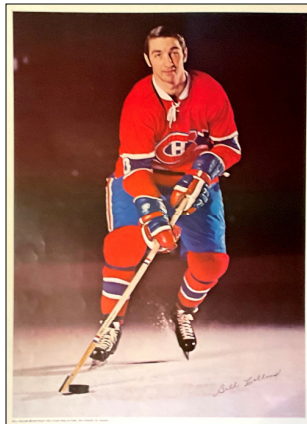

☐ Bill Collins