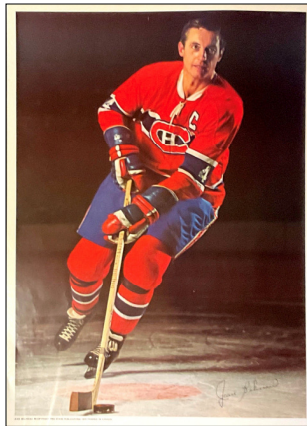

## 1969-70 Pro Stars Publications POSTERS

These 16" x 22" posters, available by mail order during the 1969-70 season, feature white bordered, posed, colour player photos with a dark background. There are facsimile autographs in black across the bottom of all posters. The credit line: COPYRIGHT PRO STARS PUBLICATIONS 1970 PRINTED IN CANADA appears on the left side of each poster's bottom white border. Ralph Backstrom (sp) does not appear on the checklist ad.

Set (23 posters): \$3000

Common Poster: \$100

Stars (\*) & short prints (sp): \$200-\$300

Ralph Backstrom  
(sp)

Jean Beliveau (\*)

Jean Beliveau (\*)  
Jean Beliveau Night  
March 24, 1971  
(sp)

Pierre Bouchard