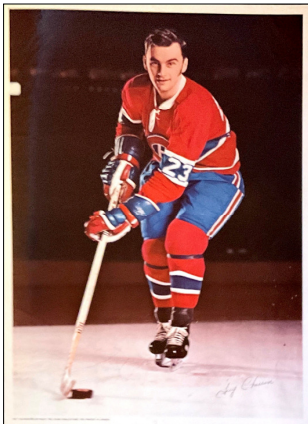

## 1969-70 Pro Stars Publications POSTERS

These 16" x 22" posters, available by mail order during the 1969-70 season, feature white bordered, posed, colour player photos with a dark background. There are facsimile autographs in black across the bottom of all posters. The credit line: COPYRIGHT PRO STARS PUBLICATIONS 1970 PRINTED IN CANADA appears on the left side of each poster's bottom white border. Ralph Backstrom (sp) does not appear on the checklist ad.

Set (23 posters): \$3000

Common Poster: \$100

Stars (\*) & short prints (sp): \$200-\$300

Ralph Backstrom  
(sp)

Jean Beliveau (\*)

Jean Beliveau (\*)  
Jean Beliveau Night  
March 24, 1971  
(sp)

Pierre Bouchard