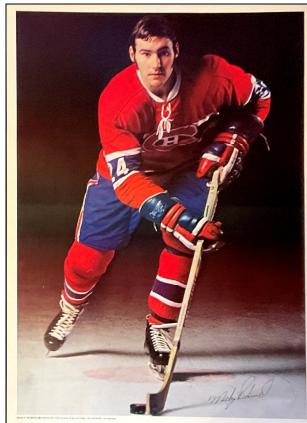

## 1969-70 Pro Stars Publications POSTERS

These 16" x 22" posters, available by mail order during the 1969-70 season, feature white bordered, posed, colour player photos with a dark background. There are facsimile autographs in black across the bottom of all posters. The credit line: COPYRIGHT PRO STARS PUBLICATIONS 1970 PRINTED IN CANADA appears on the left side of each poster's bottom white border. Ralph Backstrom (sp) does not appear on the checklist ad.

[] Guy Lapointe

[] Claude Larose

[] Jacques Lemaire

[] Peter Mahovlich

[] Phil Myre

[] Larry Pleau

[] Mickey Redmond

[] Henri Richard (\*)