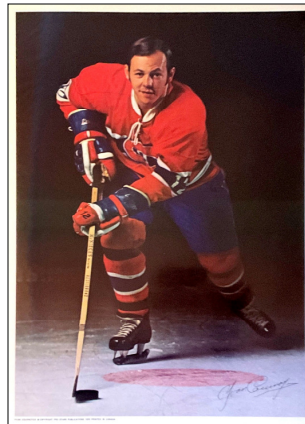

☐ Yvan Cournoyer (*)