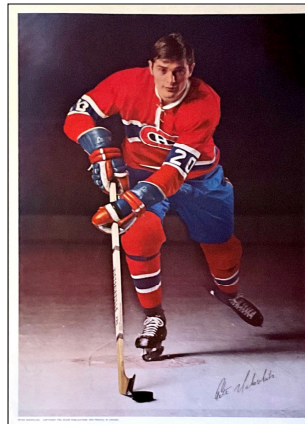

[] Peter Mahovlich