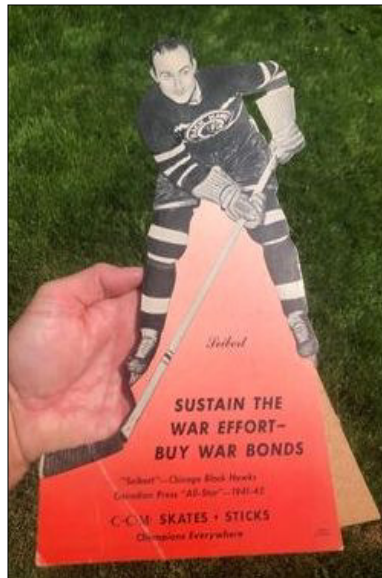

[] Earl Seibert (*)
Chicago Black Hawks
1940-41 first all star team