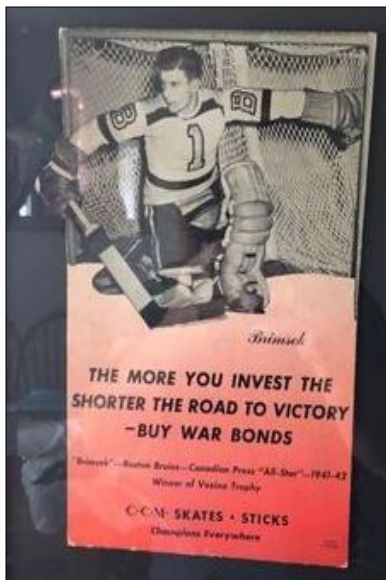

Set (12 Stand Ups): \$5000

Common Stand Up: \$400

Stars (*): \$50-\$750

Sid Abel (*)
Detroit Red Wings
1940-41 second all star team

Tommy Anderson
Brooklyn Americans
1940-41 first all star team

Syl Apps (*)
Toronto Maple Leafs
1940-41 first all star team