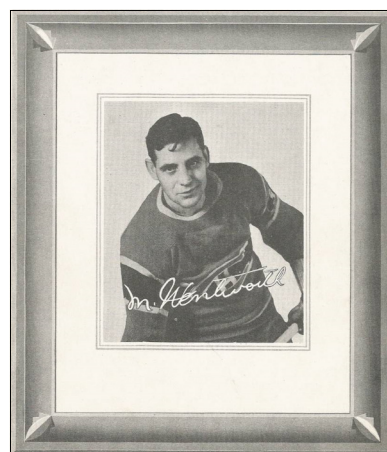

[] Cy Wentworth