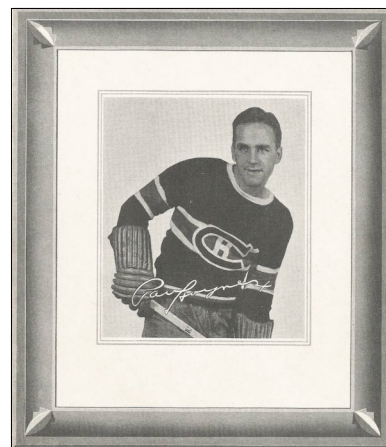

## 1938-39 QUAKER OATS

These 6" x 7" black and white framed player photos printed on heavy card stock were available in exchange for Quaker Oat's box tops during the 1938-39 season. The set consists of 30 photos made up of 14 Canadiens, 15 Leafs, and Foster Hewitt. All photos are upper body shots, have facsimile white autographs, and blank backs.

Set (14 cards): \$1000

Common Card: \$50

Stars (\*): \$75-\$100

[] "Toe" Blake (\*)

[] Walter Buswell

[] Herb Cain

[] Wilf Cude

[] Paul Drouin

[] Stew Evans

**1938-39 QUAKER OATS (con't)**

[] Johnny Gagnon

[] Robert Gracie

[] Paul Haynes

[] Rod Lorrain

[] Georges Mantha

[] "Babe" Siebert