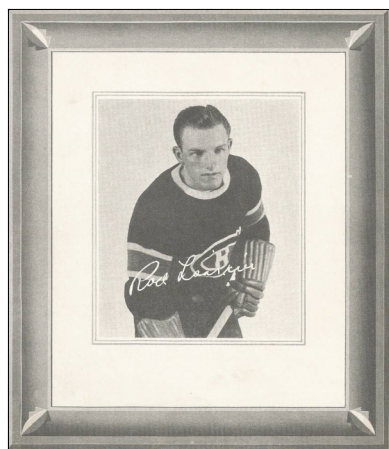

Set (14 cards): \$1000

Common Card: \$50

Stars (\*): \$75-\$100

[] "Toe" Blake (\*)

[] Walter Buswell

[] Herb Cain

[] Wilf Cude

[] Paul Drouin

[] Stew Evans

**1938-39 QUAKER OATS (con't)**

[] Johnny Gagnon

[] Robert Gracie

[] Paul Haynes

[] Rod Lorrain

[] Georges Mantha

[] "Babe" Siebert