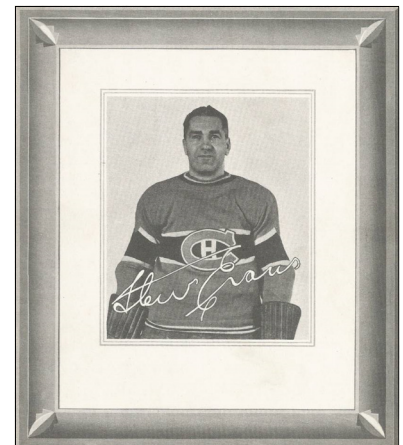

## 1938-39 QUAKER OATS

These 6" x 7" black and white framed player photos printed on heavy card stock were available in exchange for Quaker Oat's box tops during the 1938-39 season. The set consists of 30 photos made up of 14 Canadiens, 15 Leafs, and Foster Hewitt. All photos are upper body shots, have facsimile white autographs, and blank backs.

Set (14 cards): \$1000

Common Card: \$50

Stars (\*): \$75-\$100

[] "Toe" Blake (\*)

[] Walter Buswell

[] Herb Cain

[] Wilf Cude

[] Paul Drouin

[] Stew Evans

**1938-39 QUAKER OATS (con't)**

[] Johnny Gagnon

[] Robert Gracie

[] Paul Haynes

[] Rod Lorrain

[] Georges Mantha

[] "Babe" Siebert