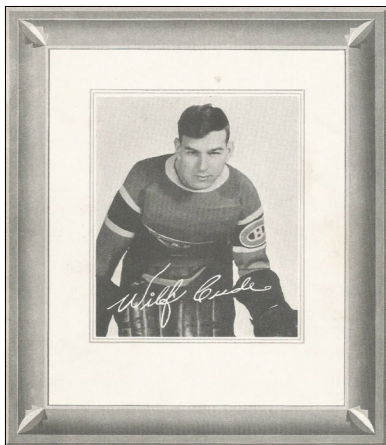

## 1938-39 QUAKER OATS

These 6" x 7" black and white framed player photos printed on heavy card stock were available in exchange for Quaker Oat's box tops during the 1938-39 season. The set consists of 30 photos made up of 14 Canadiens, 15 Leafs, and Foster Hewitt. All photos are upper body shots, have facsimile white autographs, and blank backs.

Set (14 cards): \$1000

Common Card: \$50

Stars (\*): \$75-\$100

[] "Toe" Blake (\*)

[] Walter Buswell

[] Herb Cain

[] Wilf Cude

[] Paul Drouin

[] Stew Evans

**1938-39 QUAKER OATS (con't)**

[] Johnny Gagnon

[] Robert Gracie

[] Paul Haynes

[] Rod Lorrain

[] Georges Mantha

[] "Babe" Siebert