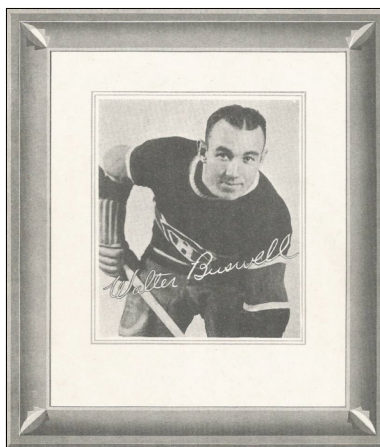

## 1938-39 QUAKER OATS

These 6" x 7" black and white framed player photos printed on heavy card stock were available in exchange for Quaker Oat's box tops during the 1938-39 season. The set consists of 30 photos made up of 14 Canadiens, 15 Leafs, and Foster Hewitt. All photos are upper body shots, have facsimile white autographs, and blank backs.

Set (14 cards): \$1000

Common Card: \$50

Stars (\*): \$75-\$100

[] "Toe" Blake (\*)

[] Walter Buswell

[] Herb Cain

[] Wilf Cude

[] Paul Drouin