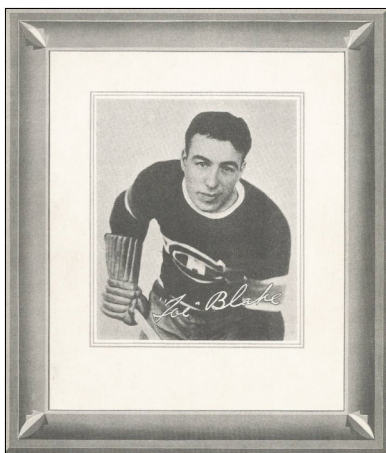

## 1938-39 QUAKER OATS

These 6" x 7" black and white framed player photos printed on heavy card stock were available in exchange for Quaker Oat's box tops during the 1938-39 season. The set consists of 30 photos made up of 14 Canadiens, 15 Leafs, and Foster Hewitt. All photos are upper body shots, have facsimile white autographs, and blank backs.

Set (14 cards): \$1000

Common Card: \$50

Stars (\*): \$75-\$100

[] "Toe" Blake (\*)

[] Walter Buswell

[] Herb Cain

[] Wilf Cude

[] Paul Drouin