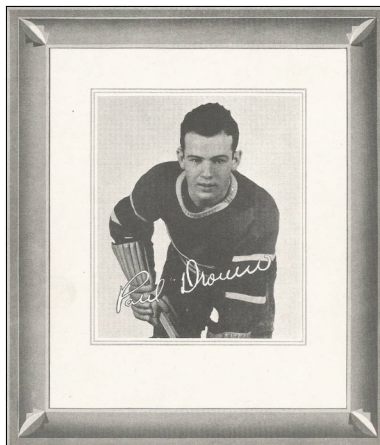

## 1938-39 QUAKER OATS

These 6" x 7" black and white framed player photos printed on heavy card stock were available in exchange for Quaker Oat's box tops during the 1938-39 season. The set consists of 30 photos made up of 14 Canadiens, 15 Leafs, and Foster Hewitt. All photos are upper body shots, have facsimile white autographs, and blank backs.

Set (14 cards): \$1000

Common Card: \$50

Stars (\*): \$75-\$100

[] "Toe" Blake (\*)

[] Walter Buswell

[] Herb Cain

[] Wilf Cude

[] Paul Drouin

[] Stew Evans

**1938-39 QUAKER OATS (con't)**

[] Johnny Gagnon

[] Robert Gracie

[] Paul Haynes

[] Rod Lorrain

[] Georges Mantha

[] "Babe" Siebert