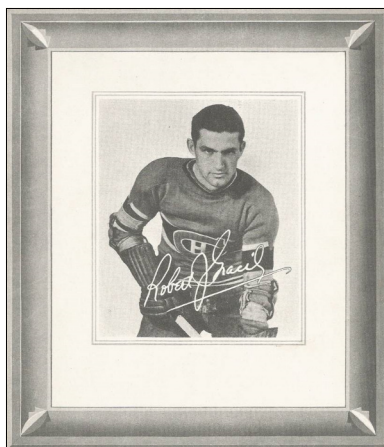

## 1938-39 QUAKER OATS

These 6" x 7" black and white framed player photos printed on heavy card stock were available in exchange for Quaker Oat's box tops during the 1938-39 season. The set consists of 30 photos made up of 14 Canadiens, 15 Leafs, and Foster Hewitt. All photos are upper body shots, have facsimile white autographs, and blank backs.

Set (14 cards): \$1000

Common Card: \$50

Stars (\*): \$75-\$100

[] "Toe" Blake (\*)

[] Walter Buswell

[] Herb Cain

[] Wilf Cude

[] Paul Drouin

[] Stew Evans

**1938-39 QUAKER OATS (con't)**

[] Johnny Gagnon

[] Robert Gracie

[] Paul Haynes

[] Rod Lorrain

[] Georges Mantha

[] "Babe" Siebert