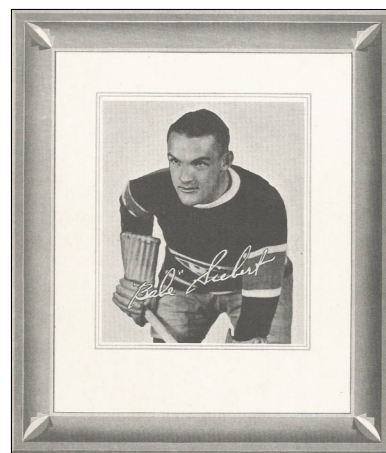

Set (14 cards): \$1000

Common Card: \$50

Stars (\*): \$75-\$100

[] "Toe" Blake (\*)

[] Walter Buswell

[] Herb Cain

[] Wilf Cude

[] Paul Drouin

[] Stew Evans

**1938-39 QUAKER OATS (con't)**

[] Johnny Gagnon

[] Robert Gracie

[] Paul Haynes

[] Rod Lorrain

[] Georges Mantha

[] "Babe" Siebert

[] Jimmy Ward

[] Cy Wentworth