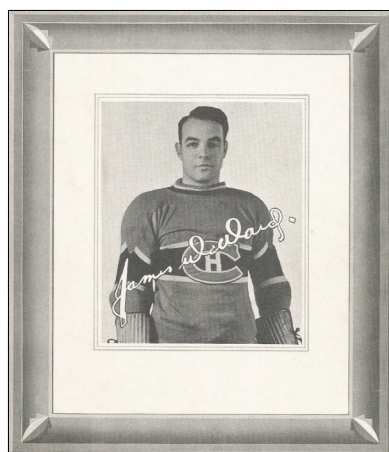

[] Stew Evans

**1938-39 QUAKER OATS (con't)**

[] Johnny Gagnon

[] Robert Gracie

[] Paul Haynes

[] Rod Lorrain

[] Georges Mantha

[] "Babe" Siebert