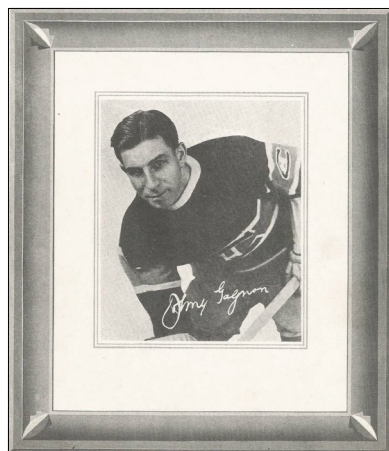

## 1938-39 QUAKER OATS

These 6" x 7" black and white framed player photos printed on heavy card stock were available in exchange for Quaker Oat's box tops during the 1938-39 season. The set consists of 30 photos made up of 14 Canadiens, 15 Leafs, and Foster Hewitt. All photos are upper body shots, have facsimile white autographs, and blank backs.

Set (14 cards): \$1000

Common Card: \$50

Stars (\*): \$75-\$100

[] "Toe" Blake (\*)

[] Walter Buswell

[] Herb Cain

[] Wilf Cude

[] Paul Drouin

[] Stew Evans

**1938-39 QUAKER OATS (con't)**

[] Johnny Gagnon

[] Robert Gracie

[] Paul Haynes

[] Rod Lorrain

[] Georges Mantha

[] "Babe" Siebert