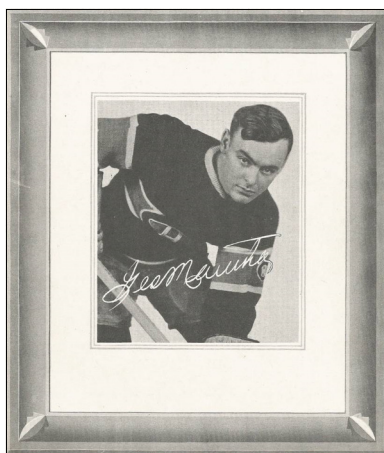

Set (14 cards): \$1000

Common Card: \$50

Stars (\*): \$75-\$100

[] "Toe" Blake (\*)

[] Walter Buswell

[] Herb Cain

[] Wilf Cude

[] Paul Drouin

[] Stew Evans

**1938-39 QUAKER OATS (con't)**

[] Johnny Gagnon

[] Robert Gracie

[] Paul Haynes

[] Rod Lorrain

[] Georges Mantha

[] "Babe" Siebert

[] Jimmy Ward

[] Cy Wentworth