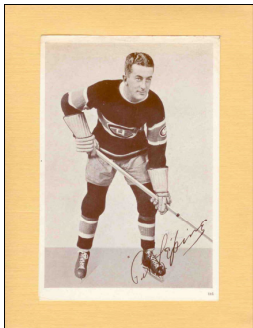

[] Wilfred Cude
59

[] Joffre Desilets
109

[] Paul Drouin
118

[] Stew Evans
155

[] Johnny Gagnon
58

[] Ray Getliffe
197

[] Cliff Goupille
116

1935-40 CROWN BRAND PHOTOS (con't)

[] Bob Gracie
153

[] Paul Haynes
61

[] Roger Jenkins
80

[] Aurele Joliat (*)
112

[] Alfred "Pit" Lepine
115

[] Arthur Lesieur
67

[] Rod Lorrain
117

[] Bill MacKenzie
114

[] Georges Mantha
(*)

[] John McGill Jr.
81

[] Armand Mondou
125

[] Howie Morenz (*)
57

1935-40 CROWN BRAND PHOTOS (con't)

[] Earl Robinson
196

[] Charlie Sands
198

[] Babe Siebert (*)
110