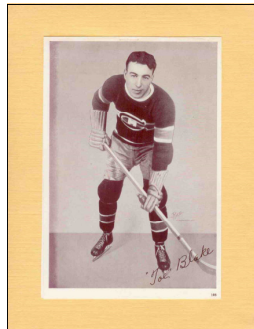

1935-40 CROWN BRAND PHOTOS

From 1935 through 1940, The Canada Starch Company issued Crown Brand sepia toned photos (4 3/4 x 6 3/8) which were mounted on a buff coloured weave matting (6 5/8 x 8 5/8). The photos were obtained by mailing in labels from a tin of Crown Brand or Lily White corn syrup. Below are the Montreal Canadiens.

Set (31 photos): \$750

Common Photo: \$15

Stars (*) & short prints (sp): \$50-\$100

[] Marty Barry
195

[] Toe Blake (*)
108

[] Claude Bourque
199

[] Walter Buswell
113

[] Herbert Cain
152