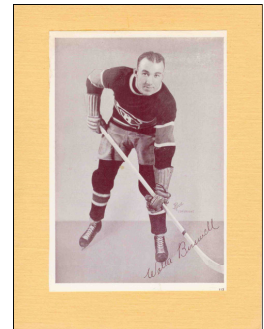

Set (31 photos): \$750

Common Photo: \$15

Stars (*) & short prints (sp): \$50-\$100

[] Marty Barry
195

[] Toe Blake (*)
108

[] Claude Bourque
199

[] Walter Buswell
113

[] Herbert Cain
152

[] Wilfred Cude
59

[] Joffre Desilets
109

[] Paul Drouin
118

[] Stew Evans
155

[] Johnny Gagnon
58

[] Ray Getliffe
197

[] Cliff Goupille
116

1935-40 CROWN BRAND PHOTOS (con't)