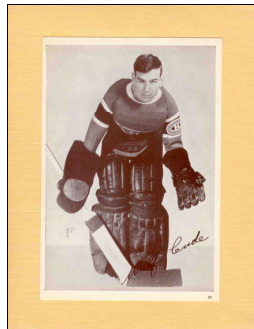

1935-40 CROWN BRAND PHOTOS

From 1935 through 1940, The Canada Starch Company issued Crown Brand sepia toned photos (4 3/4 x 6 3/8) which were mounted on a buff coloured weave matting (6 5/8 x 8 5/8). The photos were obtained by mailing in labels from a tin of Crown Brand or Lily White corn syrup. Below are the Montreal Canadiens.

Set (31 photos): \$750

Common Photo: \$15

Stars (*) & short prints (sp): \$50-\$100

[] Marty Barry
195

[] Toe Blake (*)
108

[] Claude Bourque
199

[] Walter Buswell
113

[] Herbert Cain
152

[] Wilfred Cude
59

[] Joffre Desilets
109

[] Paul Drouin
118

[] Stew Evans
155

[] Johnny Gagnon
58

[] Ray Getliffe
197

[] Cliff Goupille
116

1935-40 CROWN BRAND PHOTOS (con't)