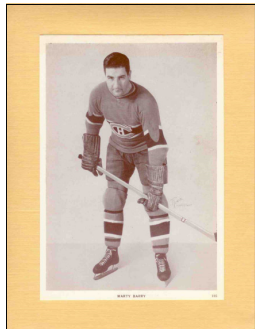

1935-40 CROWN BRAND PHOTOS

From 1935 through 1940, The Canada Starch Company issued Crown Brand sepia toned photos (4 3/4 x 6 3/8) which were mounted on a buff coloured weave matting (6 5/8 x 8 5/8). The photos were obtained by mailing in labels from a tin of Crown Brand or Lily White corn syrup. Below are the Montreal Canadiens.

Set (31 photos): \$750

Common Photo: \$15

Stars (*) & short prints (sp): \$50-\$100

[] Marty Barry
195

[] Toe Blake (*)
108

[] Claude Bourque
199

[] Walter Buswell
113

[] Herbert Cain
152