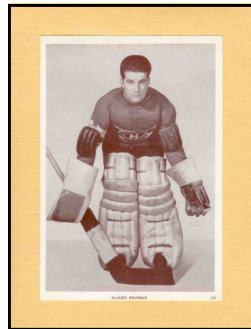

1935-40 CROWN BRAND PHOTOS

From 1935 through 1940, The Canada Starch Company issued Crown Brand sepia toned photos (4 3/4 x 6 3/8) which were mounted on a buff coloured weave matting (6 5/8 x 8 5/8). The photos were obtained by mailing in labels from a tin of Crown Brand or Lily White corn syrup. Below are the Montreal Canadiens.

Set (31 photos): \$750

Common Photo: \$15

Stars (*) & short prints (sp): \$50-\$100

[] Marty Barry
195

[] Toe Blake (*)
108

[] Claude Bourque
199

[] Walter Buswell
113

[] Herbert Cain
152

[] Wilfred Cude
59

[] Joffre Desilets
109

[] Paul Drouin
118

[] Stew Evans
155

[] Johnny Gagnon
58

[] Ray Getliffe
197

[] Cliff Goupille
116

1935-40 CROWN BRAND PHOTOS (con't)