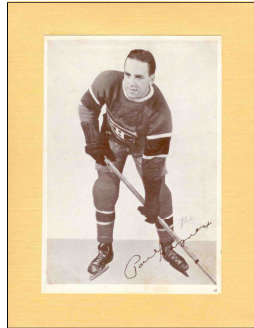

Set (31 photos): \$750

Common Photo: \$15

Stars (*) & short prints (sp): \$50-\$100

[] Marty Barry
195

[] Toe Blake (*)
108

[] Claude Bourque
199

[] Walter Buswell
113

[] Herbert Cain
152

[] Wilfred Cude
59

[] Joffre Desilets
109

[] Paul Drouin
118

[] Stew Evans
155

[] Johnny Gagnon
58

[] Ray Getliffe
197

[] Cliff Goupille
116

1935-40 CROWN BRAND PHOTOS (con't)

[] Bob Gracie
153

[] Paul Haynes
61

[] Roger Jenkins
80

[] Aurele Joliat (*)
112

[] Alfred "Pit" Lepine
115

[] Arthur Lesieur
67

[] Rod Lorrain
117

[] Bill MacKenzie
114