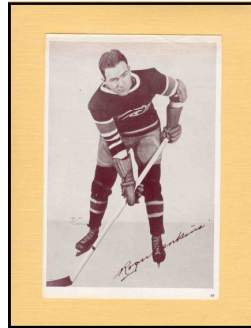

[] Wilfred Cude
59

[] Joffre Desilets
109

[] Paul Drouin
118

[] Stew Evans
155

[] Johnny Gagnon
58

[] Ray Getliffe
197

[] Cliff Goupille
116

1935-40 CROWN BRAND PHOTOS (con't)

[] Bob Gracie
153

[] Paul Haynes
61

[] Roger Jenkins
80

[] Aurele Joliat (*)
112

[] Alfred "Pit" Lepine
115

[] Arthur Lesieur
67

[] Rod Lorrain
117

[] Bill MacKenzie
114