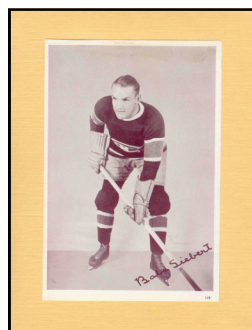

[] Bob Gracie
153

[] Paul Haynes
61

[] Roger Jenkins
80

[] Aurele Joliat (*)
112

[] Alfred "Pit" Lepine
115

[] Arthur Lesieur
67

[] Rod Lorrain
117

[] Bill MacKenzie
114

[] Georges Mantha
(*)

[] John McGill Jr.
81

[] Armand Mondou
125

[] Howie Morenz (*)
57

1935-40 CROWN BRAND PHOTOS (con't)

[] Earl Robinson
196

[] Charlie Sands
198

[] Babe Siebert (*)
110