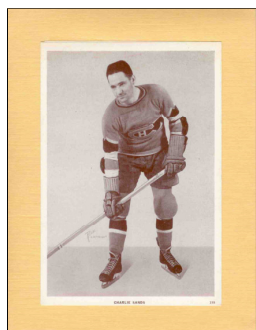

[] Bob Gracie
153

[] Paul Haynes
61

[] Roger Jenkins
80

[] Aurele Joliat (*)
112

[] Alfred "Pit" Lepine
115

[] Arthur Lesieur
67

[] Rod Lorrain
117

[] Bill MacKenzie
114

[] Georges Mantha
(*)

[] John McGill Jr.
81

[] Armand Mondou
125

[] Howie Morenz (*)
57

1935-40 CROWN BRAND PHOTOS (con't)

[] Earl Robinson
196

[] Charlie Sands
198

[] Babe Siebert (*)
110

[] Louis Trudel
156

[] Jimmy Ward
154

[] Cy Wentworth
157

[] Doug Young
200