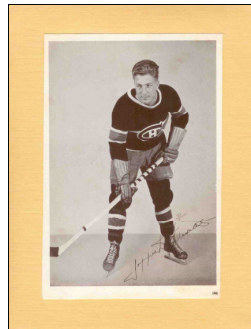

1935-40 CROWN BRAND PHOTOS

From 1935 through 1940, The Canada Starch Company issued Crown Brand sepia toned photos (4 3/4 x 6 3/8) which were mounted on a buff coloured weave matting (6 5/8 x 8 5/8). The photos were obtained by mailing in labels from a tin of Crown Brand or Lily White corn syrup. Below are the Montreal Canadiens.

Set (31 photos): \$750

Common Photo: \$15

Stars (*) & short prints (sp): \$50-\$100

[] Marty Barry
195

[] Toe Blake (*)
108

[] Claude Bourque
199

[] Walter Buswell
113

[] Herbert Cain
152

[] Wilfred Cude
59

[] Joffre Desilets
109

[] Paul Drouin
118

[] Stew Evans
155

[] Johnny Gagnon
58

[] Ray Getliffe
197

[] Cliff Goupille
116

1935-40 CROWN BRAND PHOTOS (con't)