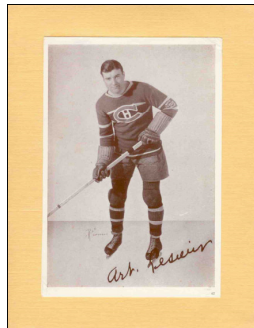

[] Wilfred Cude
59

[] Joffre Desilets
109

[] Paul Drouin
118

[] Stew Evans
155

[] Johnny Gagnon
58

[] Ray Getliffe
197

[] Cliff Goupille
116

1935-40 CROWN BRAND PHOTOS (con't)

[] Bob Gracie
153

[] Paul Haynes
61

[] Roger Jenkins
80

[] Aurele Joliat (*)
112

[] Alfred "Pit" Lepine
115

[] Arthur Lesieur
67

[] Rod Lorrain
117

[] Bill MacKenzie
114