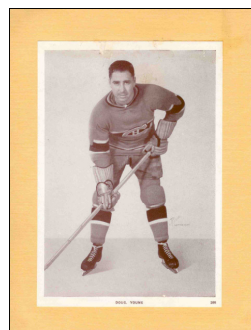

[] Bob Gracie
153

[] Paul Haynes
61

[] Roger Jenkins
80

[] Aurele Joliat (*)
112

[] Alfred "Pit" Lepine
115

[] Arthur Lesieur
67

[] Rod Lorrain
117

[] Bill MacKenzie
114

[] Georges Mantha
(*)

[] John McGill Jr.
81

[] Armand Mondou
125

[] Howie Morenz (*)
57

1935-40 CROWN BRAND PHOTOS (con't)

[] Earl Robinson
196

[] Charlie Sands
198

[] Babe Siebert (*)
110

[] Louis Trudel
156

[] Jimmy Ward
154

[] Cy Wentworth
157

[] Doug Young
200