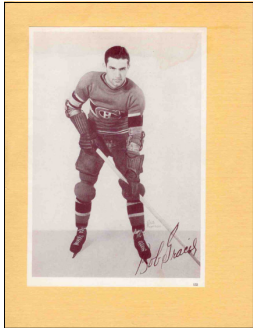

[] Wilfred Cude
59

[] Joffre Desilets
109

[] Paul Drouin
118

[] Stew Evans
155

[] Johnny Gagnon
58

[] Ray Getliffe
197

[] Cliff Goupille
116

1935-40 CROWN BRAND PHOTOS (con't)

[] Bob Gracie
153

[] Paul Haynes
61

[] Roger Jenkins
80

[] Aurele Joliat (*)
112

[] Alfred "Pit" Lepine
115

[] Arthur Lesieur
67

[] Rod Lorrain
117

[] Bill MacKenzie
114