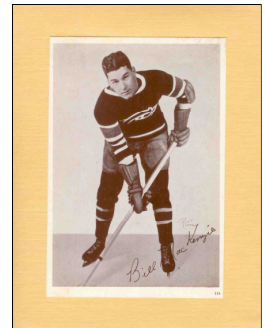

[] Bob Gracie
153

[] Paul Haynes
61

[] Roger Jenkins
80

[] Aurele Joliat (*)
112

[] Alfred "Pit" Lepine
115

[] Arthur Lesieur
67

[] Rod Lorrain
117

[] Bill MacKenzie
114

[] Georges Mantha
(*)

[] John McGill Jr.
81

[] Armand Mondou
125

[] Howie Morenz (*)
57

1935-40 CROWN BRAND PHOTOS (con't)

[] Earl Robinson
196

[] Charlie Sands
198

[] Babe Siebert (*)
110