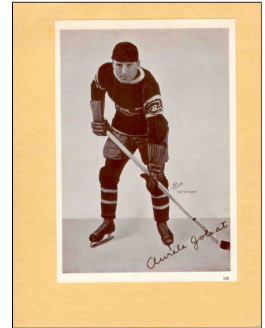

Set (31 photos): \$750

Common Photo: \$15

Stars (*) & short prints (sp): \$50-\$100

[] Marty Barry
195

[] Toe Blake (*)
108

[] Claude Bourque
199

[] Walter Buswell
113

[] Herbert Cain
152

[] Wilfred Cude
59

[] Joffre Desilets
109

[] Paul Drouin
118

[] Stew Evans
155

[] Johnny Gagnon
58

[] Ray Getliffe
197

[] Cliff Goupille
116

1935-40 CROWN BRAND PHOTOS (con't)

[] Bob Gracie
153

[] Paul Haynes
61

[] Roger Jenkins
80

[] Aurele Joliat (*)
112

[] Alfred "Pit" Lepine
115

[] Arthur Lesieur
67

[] Rod Lorrain
117

[] Bill MacKenzie
114