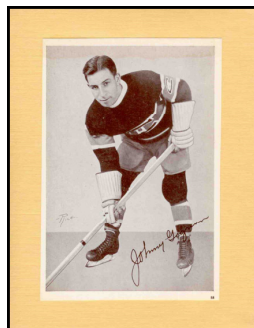

Set (31 photos): \$750

Common Photo: \$15

Stars (*) & short prints (sp): \$50-\$100

[] Marty Barry
195

[] Toe Blake (*)
108

[] Claude Bourque
199

[] Walter Buswell
113

[] Herbert Cain
152

[] Wilfred Cude
59

[] Joffre Desilets
109

[] Paul Drouin
118

[] Stew Evans
155

[] Johnny Gagnon
58

[] Ray Getliffe
197

[] Cliff Goupille
116

1935-40 CROWN BRAND PHOTOS (con't)

[] Bob Gracie
153

[] Paul Haynes
61

[] Roger Jenkins
80

[] Aurele Joliat (*)
112

[] Alfred "Pit" Lepine
115

[] Arthur Lesieur
67

[] Rod Lorrain
117

[] Bill MacKenzie
114