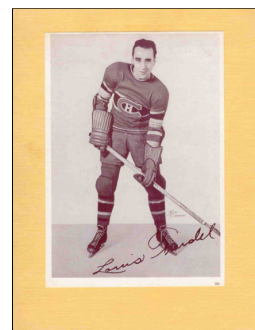

[] Bob Gracie
153

[] Paul Haynes
61

[] Roger Jenkins
80

[] Aurele Joliat (*)
112

[] Alfred "Pit" Lepine
115

[] Arthur Lesieur
67

[] Rod Lorrain
117

[] Bill MacKenzie
114

[] Georges Mantha
(*)

[] John McGill Jr.
81

[] Armand Mondou
125

[] Howie Morenz (*)
57

1935-40 CROWN BRAND PHOTOS (con't)

[] Earl Robinson
196

[] Charlie Sands
198

[] Babe Siebert (*)
110