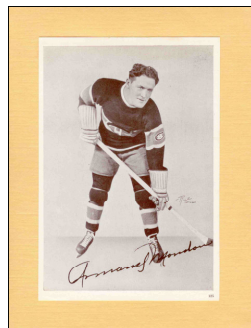

[] Wilfred Cude
59

[] Joffre Desilets
109

[] Paul Drouin
118

[] Stew Evans
155

[] Johnny Gagnon
58

[] Ray Getliffe
197

[] Cliff Goupille
116

1935-40 CROWN BRAND PHOTOS (con't)

[] Bob Gracie
153

[] Paul Haynes
61

[] Roger Jenkins
80

[] Aurele Joliat (*)
112

[] Alfred "Pit" Lepine
115

[] Arthur Lesieur
67

[] Rod Lorrain
117

[] Bill MacKenzie
114

[] Georges Mantha
(*)

[] John McGill Jr.
81

[] Armand Mondou
125

[] Howie Morenz (*)
57

1935-40 CROWN BRAND PHOTOS (con't)

[] Earl Robinson
196

[] Charlie Sands
198

[] Babe Siebert (*)
110