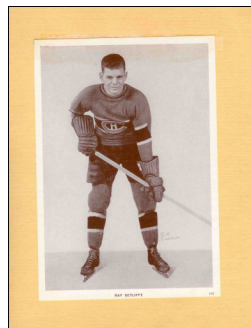

Set (31 photos): \$750

Common Photo: \$15

Stars (*) & short prints (sp): \$50-\$100

[] Marty Barry
195

[] Toe Blake (*)
108

[] Claude Bourque
199

[] Walter Buswell
113

[] Herbert Cain
152

[] Wilfred Cude
59

[] Joffre Desilets
109

[] Paul Drouin
118

[] Stew Evans
155

[] Johnny Gagnon
58

[] Ray Getliffe
197

[] Cliff Goupille
116

1935-40 CROWN BRAND PHOTOS (con't)

[] Bob Gracie
153

[] Paul Haynes
61

[] Roger Jenkins
80

[] Aurele Joliat (*)
112

[] Alfred "Pit" Lepine
115

[] Arthur Lesieur
67

[] Rod Lorrain
117

[] Bill MacKenzie
114