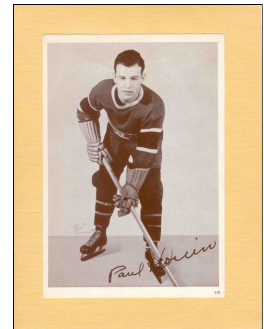

[] Paul Drouin
118